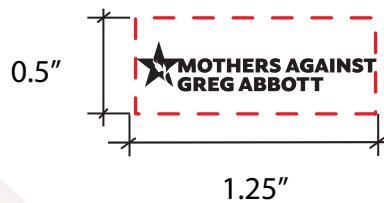

Order#: 154976

Product: Long Horn Cow Stress Ball

Item #: 1364-3153736

Imprint Method: 1 mfg. color(s): White

Actual Imprint Size: 1.25 in W

***** IMPORTANT INFORMATION *** (PLEASE READ)**

Please proof carefully for spelling errors, omissions, and layout accuracy. It is your responsibility to correct any errors. Garrett Specialties assumes no responsibility for errors after a proof has been authorized to print. Please note changes or revisions to your proof from your original instructions may cause revision in your ship date. Delays in paper proof approval also may require a change in your schedule ship dates. Occasionally, some fax machines may distort the image. Please pay close attention to numbers.