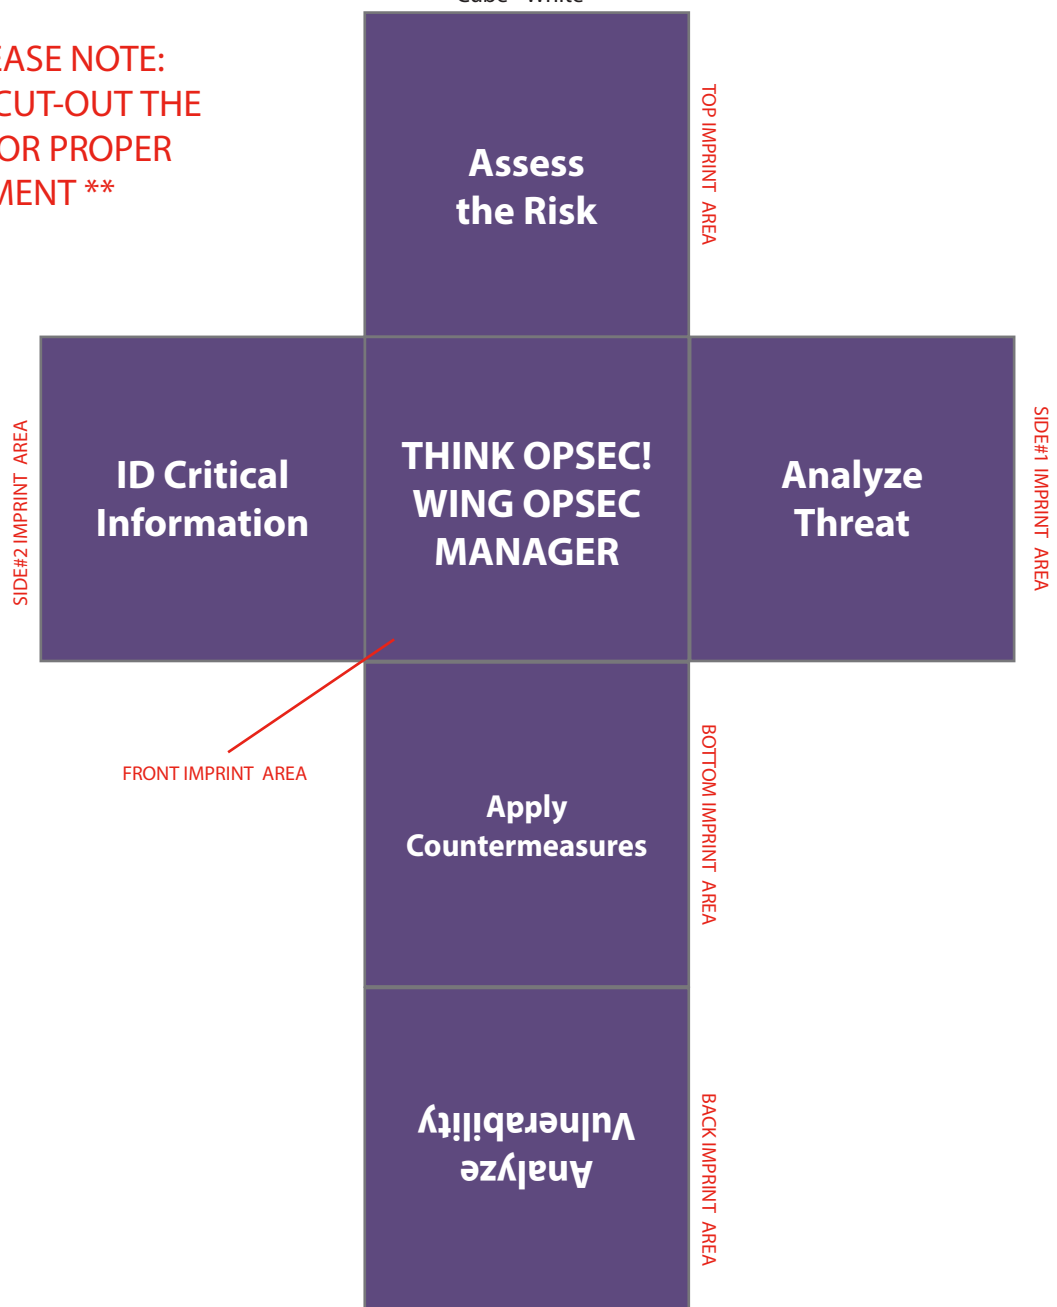

GARRETT SPECIALTIES

a promotional product company

eProof

2 Split Rock Drive Suite 11, Cherry Hill, NJ 08003

Telephone: 1-856 424-4818 or 1-800 320-1510

Fax: 1-856 424-5269

Hours of Operation: 9:00 - 5:30 pm Eastern, M - F

Customer Service E-mail: service@garrettspecialties.com

REVISED

Order#: 151787

Product: Cube Shape Stress Ball - Purple

Item #: 1008-315755

Imprint Method: Pad Print, All 6 Sides: Whites

REDUCE TO 75% VIEWING

Cube - White

CUSTOMER PLEASE NOTE:
**PLEASE PRINT & CUT-OUT THE
CUBE LAYOUT FOR PROPER
TEXT PLACEMENT **

*** IMPORTANT INFORMATION *** (PLEASE READ)

Please proof carefully for spelling errors, omissions, and layout accuracy. It is your responsibility to correct any errors. Garrett Specialties assumes no responsibility for errors after a proof has been authorized to print. Please note changes or revisions to your proof from your original instructions may cause revision in your ship date. Delays in paper proof approval also may require a change in your schedule ship dates. Occasionally, some fax machines may distort the image. Please pay close attention to numbers.

It is imperative that you view your e-proof and submit your approval and/or changes promptly to maintain your anticipated delivery date.

Please keep in mind that this virtual proof is not a printed sample of your artwork on our product. The size and placement of the artwork may vary from this proof when actually printed on the product. Carefully review the attached proof for verification of copy & layout.

Due to inherent technical differences in color monitors, the imprint colors and product colors depicted in the attached proof will not resemble those in the final product. We make every effort to match requested custom colors, but cannot guarantee a 100% exact match. Imprints are applied using pad or screen inks. These inks are hand mixed as close as possible to the requested color but may vary 2 to 4 shades. For this reason an exact PMS match cannot be guaranteed.

Your order is ON HOLD until we receive an approval from you in reference to your artwork.