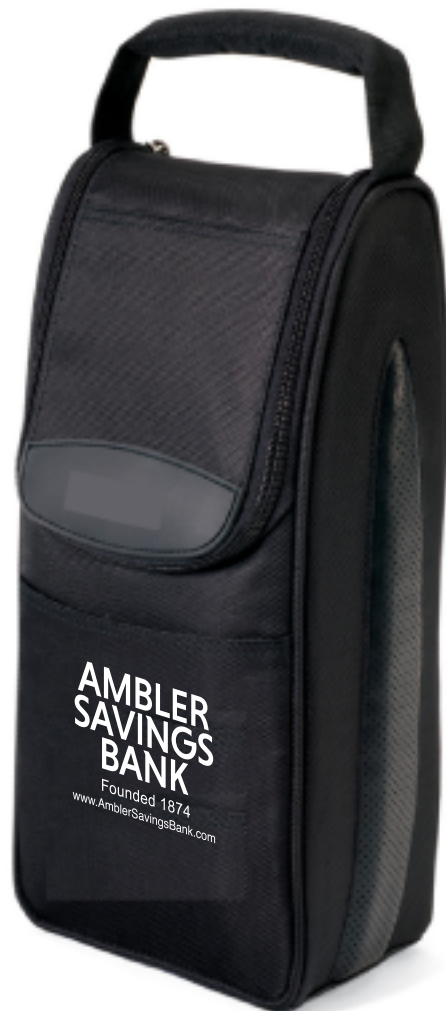

Customer Service E-mail: service@garrettspecialties.com

REVISED 2

Order#: 151635

Product: Insulated Wine Carrier Lover's Gift Set

Item #: 1061-101166

Imprint Method: Screen Print on the Front Lower Pocket: White

Actual Imprint Size: 3"W x 2.47"H

AMBLER SAVINGS BANK

Founded 1874

www.AmblerSavingsBank.com

Actual Size of Imprint

***** IMPORTANT INFORMATION *** (PLEASE READ)**

Please proof carefully for spelling errors, omissions, and layout accuracy. It is your responsibility to correct any errors. Garrett Specialties assumes no responsibility for errors after a proof has been authorized to print. Please note changes or revisions to your proof from your original instructions may cause revision in your ship date. Delays in paper proof approval also may require a change in your schedule ship dates. Occasionally, some fax machines may distort the image. Please pay close attention to numbers.