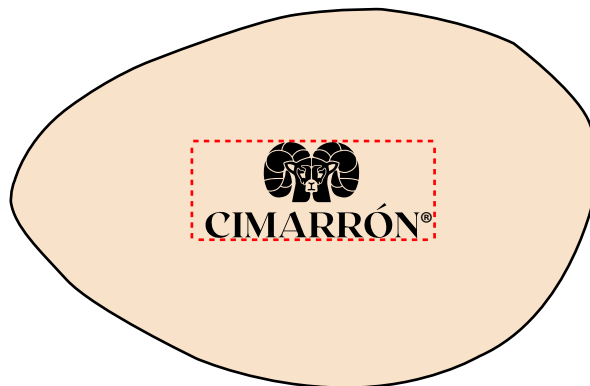

Customer Service E-mail: service@garrettspecialties.com

Order#: 151496

Product: Pistachio Stress Ball

Item #: 1008-314282

Imprint Method: Pad Print on the Top: Black

Actual Imprint Size: 1.1"W x 0.5"H

REVISED