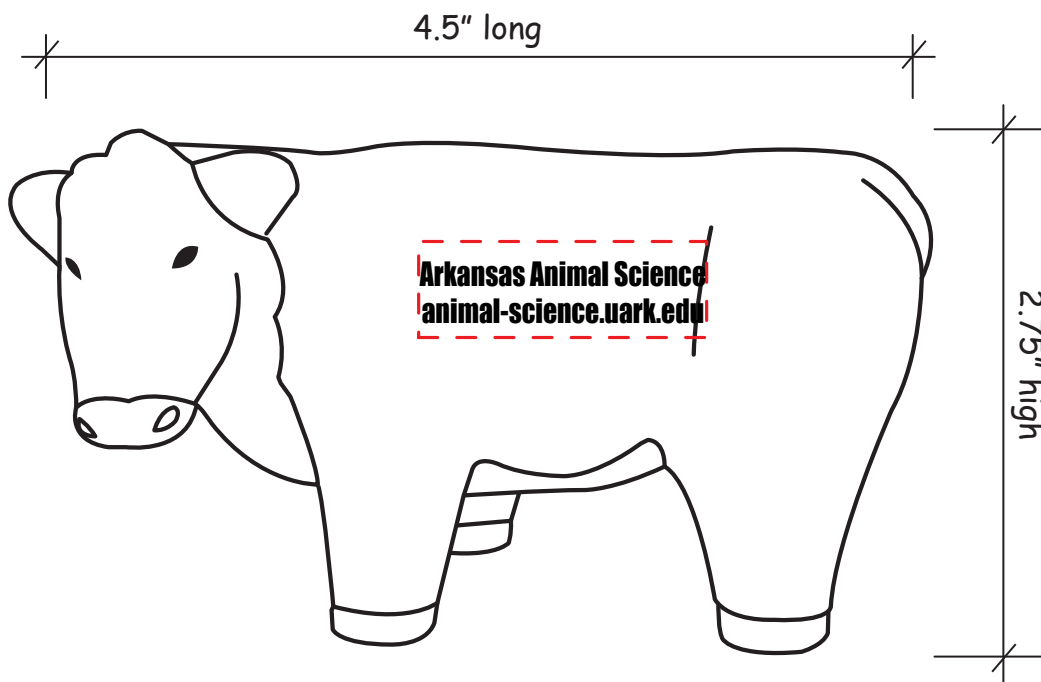

Customer Service E-mail: service@garrettspecialties.com

REVISED

Order#: 150874

Product: Steer Squeezies Stress Reliever - Black

Item #: 1364-307915

Imprint Method: Screen Print on the Front - White

Actual Imprint Size: 1.5"W x 0.32"H