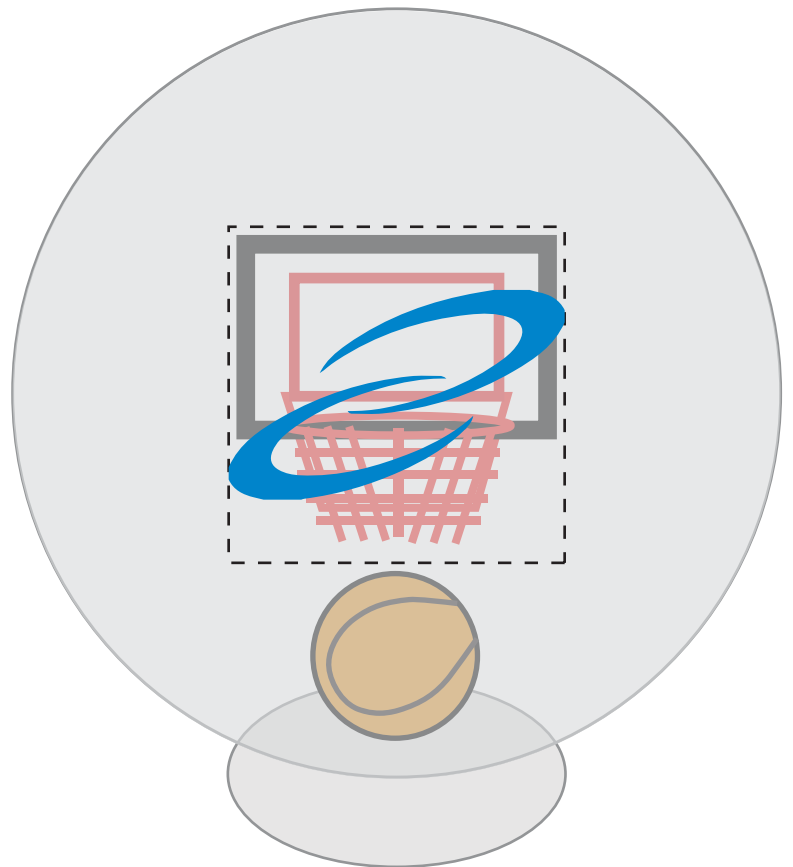

Customer Service E-mail: service@garrettspecialties.com

Order#: 150748

Product: Custom Desktop Basketball Globe Game

Item #: 1097-305764

Imprint Method: Pad Print on the Opposite Backboard: Process Blue

Actual Imprint Size: 1.75"W x 1"H