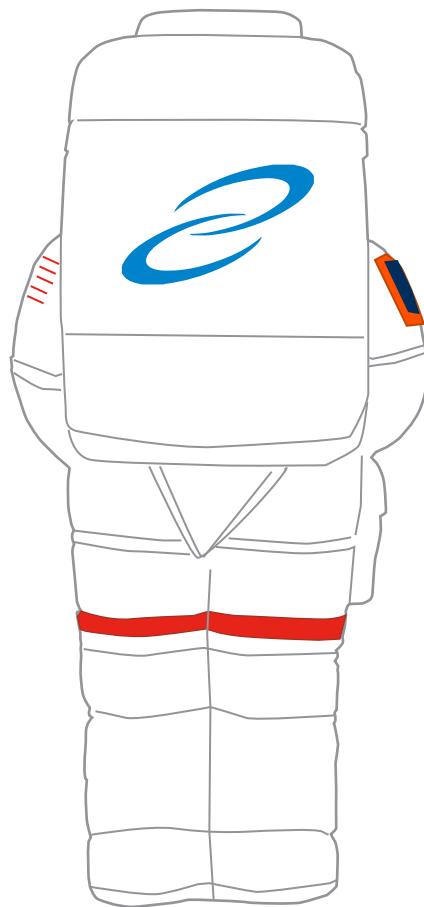

GARRETT SPECIALTIES

a promotional product company

eProof

2 Split Rock Drive Suite 11, Cherry Hill, NJ 08003

Telephone: 1-856 424-4818 or 1-800 320-1510

Fax: 1-856 424-5269

Hours of Operation: 9:00 - 5:30 pm Eastern, M - F

Customer Service E-mail: service@garrettspecialties.com

Order#: 150748

Product: Astronaut Stress Ball

Item #: 1008-108000

Imprint Method: Pad Print on the Backpack: Process Blue

Actual Imprint Size: 1"W x 0.62"H

ACTUAL SIZE

Astronaut
Back

*** IMPORTANT INFORMATION *** (PLEASE READ)

Please proof carefully for spelling errors, omissions, and layout accuracy. It is your responsibility to correct any errors. Garrett Specialties assumes no responsibility for errors after a proof has been authorized to print. Please note changes or revisions to your proof from your original instructions may cause revision in your ship date. Delays in paper proof approval also may require a change in your schedule ship dates. Occasionally, some fax machines may distort the image. Please pay close attention to numbers.

It is imperative that you view your e-proof and submit your approval and/or changes promptly to maintain your anticipated delivery date.

Please keep in mind that this virtual proof is not a printed sample of your artwork on our product. The size and placement of the artwork may vary from this proof when actually printed on the product. Carefully review the attached proof for verification of copy & layout.

Due to inherent technical differences in color monitors, the imprint colors and product colors depicted in the attached proof will not resemble those in the final product. We make every effort to match requested custom colors, but cannot guarantee a 100% exact match. Imprints are applied using pad or screen inks. These inks are hand mixed as close as possible to the requested color but may vary 2 to 4 shades. For this reason an exact PMS match cannot be guaranteed.

Your order is ON HOLD until we receive an approval from you in reference to your artwork.