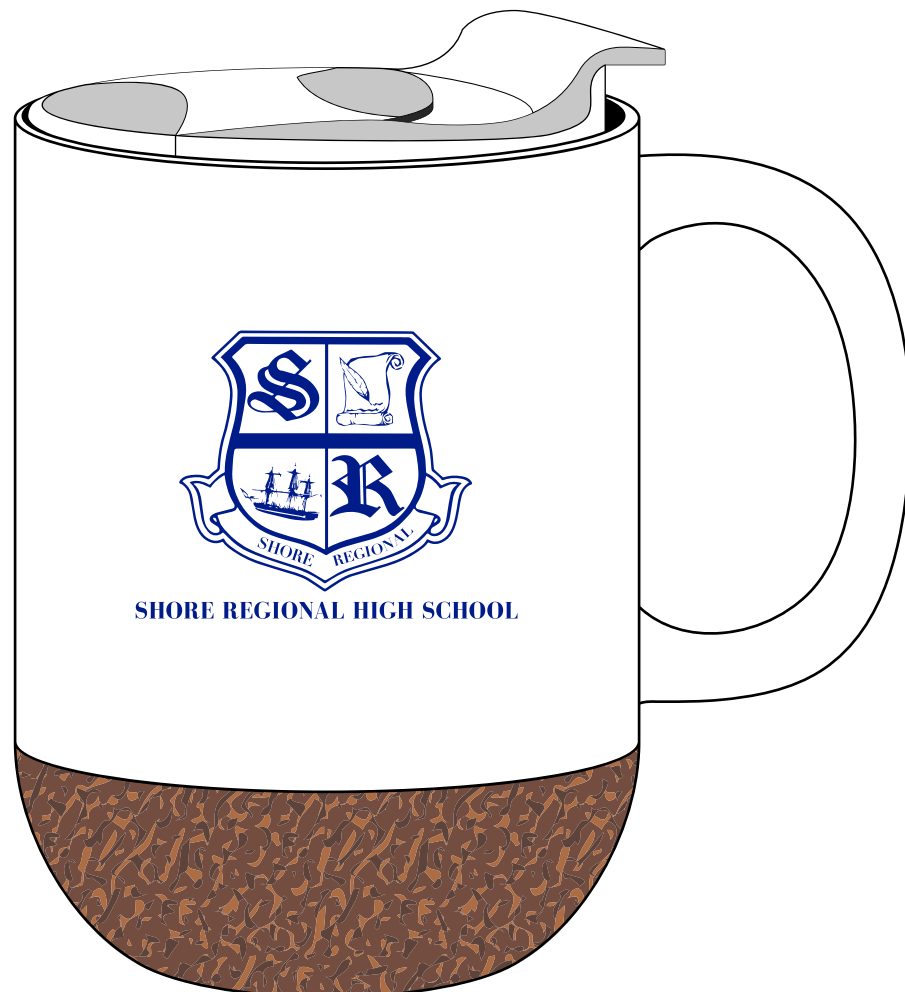

GARRETT SPECIALTIES

a promotional product company

eProof

2 Split Rock Drive Suite 11, Cherry Hill, NJ 08003

Telephone: 1-856 424-4818 or 1-800 320-1510

Fax: 1-856 424-5269

Hours of Operation: 9:00 - 5:30 pm Eastern, M - F

Customer Service E-mail: service@garrettspecialties.com

REVISED

Order#: 150144-Q

Product: Ceramic Mug With Cork Base -14 oz.: White

Item #: 1097-319035

Imprint Method: Pad Print on the Side 1/Centered: Handle Right: Reflex Blue

Actual Imprint Size: 2"W x 1,5"H

***** IMPORTANT INFORMATION *** (PLEASE READ)**

Please proof carefully for spelling errors, omissions, and layout accuracy. It is your responsibility to correct any errors. Garrett Specialties assumes no responsibility for errors after a proof has been authorized to print. Please note changes or revisions to your proof from your original instructions may cause revision in your ship date. Delays in paper proof approval also may require a change in your schedule ship dates. Occasionally, some fax machines may distort the image. Please pay close attention to numbers.

It is imperative that you view your e-proof and submit your approval and/or changes promptly to maintain your anticipated delivery date.

Please keep in mind that this virtual proof is not a printed sample of your artwork on our product. The size and placement of the artwork may vary from this proof when actually printed on the product. Carefully review the attached proof for verification of copy & layout.

Due to inherent technical differences in color monitors, the imprint colors and product colors depicted in the attached proof will not resemble those in the final product. We make every effort to match requested custom colors, but cannot guarantee a 100% exact match. Imprints are applied using pad or screen inks. These inks are hand mixed as close as possible to the requested color but may vary 2 to 4 shades. For this reason an exact PMS match cannot be guaranteed.

Your order is ON HOLD until we receive an approval from you in reference to your artwork.