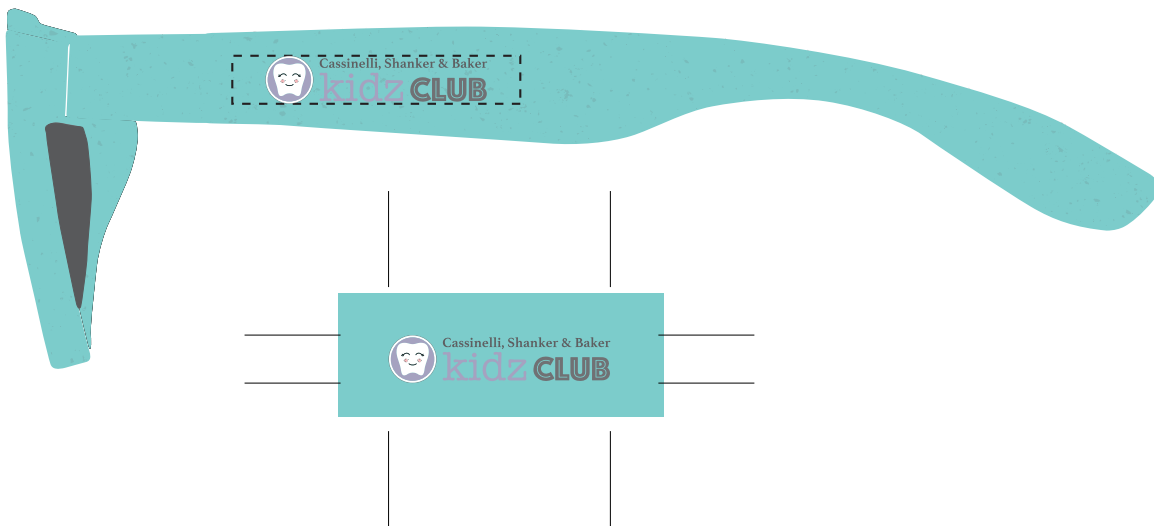

GARRETT SPECIALTIES

a promotional product company

eProof

2 Split Rock Drive Suite 11, Cherry Hill, NJ 08003

Telephone: 1-856 424-4818 or 1-800 320-1510

Fax: 1-856 424-5269

Hours of Operation: 9:00 - 5:30 pm Eastern, M - F

Customer Service E-mail: service@garrettspecialties.com

Order#: 149861

Product: Kailua Wheatstraw Fiber Sunglasses: Seafoam

Item #: 1087-320028

Imprint Method: 4 Color Process on the Left Temple

Actual Imprint Size: 1.15"W x 0.25"H

NOTES:
Due to the digital nature of this process, PMS matching, metallic, and neon colors are not available. All Artwork will be converted to CMYK and the best possible color match will be printed.
small text will fill in

100 % OF ACTUAL SIZE

***** IMPORTANT INFORMATION *** (PLEASE READ)**

Please proof carefully for spelling errors, omissions, and layout accuracy. It is your responsibility to correct any errors. Garrett Specialties assumes no responsibility for errors after a proof has been authorized to print. Please note changes or revisions to your proof from your original instructions may cause revision in your ship date. Delays in paper proof approval also may require a change in your schedule ship dates. Occasionally, some fax machines may distort the image. Please pay close attention to numbers.

It is imperative that you view your e-proof and submit your approval and/or changes promptly to maintain your anticipated delivery date.

Please keep in mind that this virtual proof is not a printed sample of your artwork on our product. The size and placement of the artwork may vary from this proof when actually printed on the product. Carefully review the attached proof for verification of copy & layout.

Due to inherent technical differences in color monitors, the imprint colors and product colors depicted in the attached proof will not resemble those in the final product. We make every effort to match requested custom colors, but cannot guarantee a 100% exact match. Imprints are applied using pad or screen inks. These inks are hand mixed as close as possible to the requested color but may vary 2 to 4 shades. For this reason an exact PMS match cannot be guaranteed.

Your order is ON HOLD until we receive an approval from you in reference to your artwork.