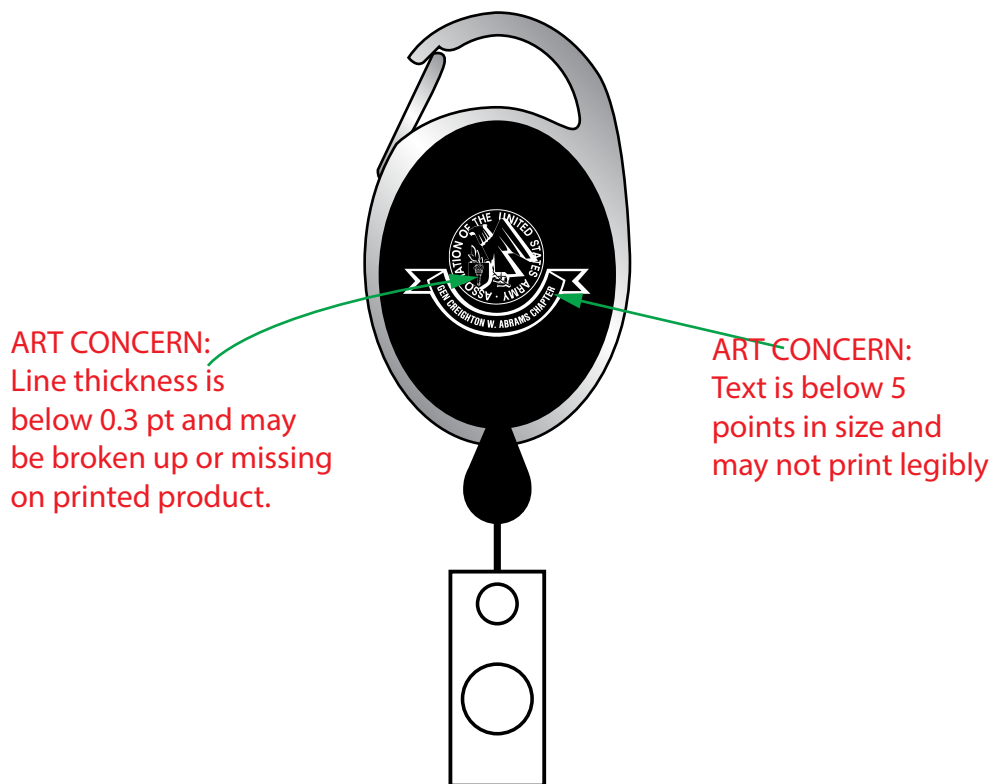

Customer Service E-mail: service@garrettspecialties.com

Order#: 149548

Product: Carabiner Clip Retractable Badge Holder: Black

Item #: 1016-309828

Imprint Method: Pad Print on the Front: White

Actual Imprint Size: 0.97"W x 0.66"H

100% of actual size

*** IMPORTANT INFORMATION *** (PLEASE READ)

Please proof carefully for spelling errors, omissions, and layout accuracy. It is your responsibility to correct any errors. Garrett Specialties assumes no responsibility for errors after a proof has been authorized to print. Please note changes or revisions to your proof from your original instructions may cause revision in your ship date. Delays in paper proof approval also may require a change in your schedule ship dates. Occasionally, some fax machines may distort the image. Please pay close attention to numbers.