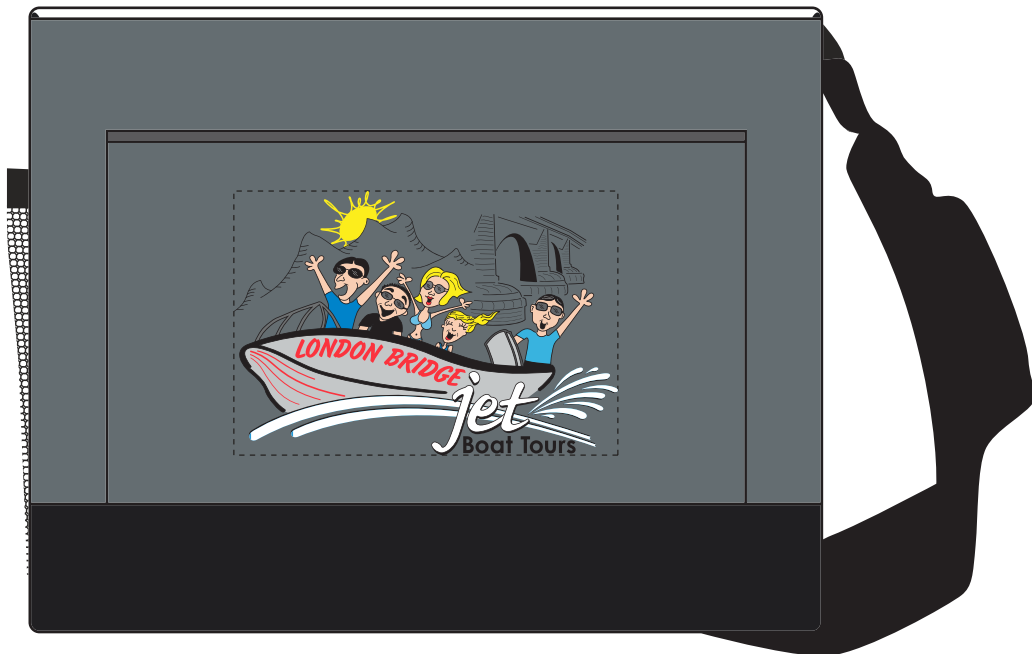

GARRETT SPECIALTIES

a promotional product company

eProof

2 Split Rock Drive Suite 11, Cherry Hill, NJ 08003

Telephone: 1-856 424-4818 or 1-800 320-1510

Fax: 1-856 424-5269

Hours of Operation: 9:00 - 5:30 pm Eastern, M - F

Customer Service E-mail: service@garrettspecialties.com

Order#: 149431

Product: Strand Snow Canvas Lunch : Gray

Item #: 1097-313663

Imprint Method: 4 Color Process on the Front Pocket

Actual Imprint Size: 4"W x 2.75"H

REVISED

Item shown @ 50% of actual size

*** IMPORTANT INFORMATION *** (PLEASE READ)

Please proof carefully for spelling errors, omissions, and layout accuracy. It is your responsibility to correct any errors. Garrett Specialties assumes no responsibility for errors after a proof has been authorized to print. Please note changes or revisions to your proof from your original instructions may cause revision in your ship date. Delays in paper proof approval also may require a change in your schedule ship dates. Occasionally, some fax machines may distort the image. Please pay close attention to numbers.

It is imperative that you view your e-proof and submit your approval and/or changes promptly to maintain your anticipated delivery date.

Please keep in mind that this virtual proof is not a printed sample of your artwork on our product. The size and placement of the artwork may vary from this proof when actually printed on the product. Carefully review the attached proof for verification of copy & layout.

Due to inherent technical differences in color monitors, the imprint colors and product colors depicted in the attached proof will not resemble those in the final product. We make every effort to match requested custom colors, but cannot guarantee a 100% exact match. Imprints are applied using pad or screen inks. These inks are hand mixed as close as possible to the requested color but may vary 2 to 4 shades. For this reason an exact PMS match cannot be guaranteed.

Your order is ON HOLD until we receive an approval from you in reference to your artwork.