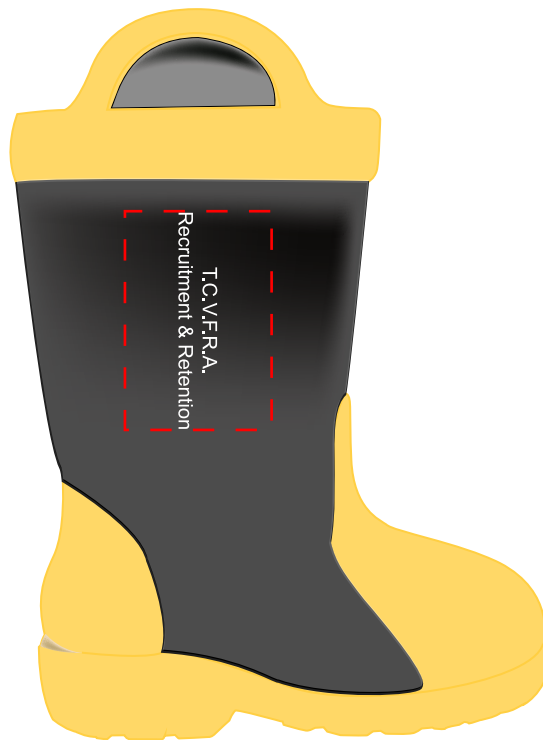

Customer Service E-mail: service@garrettspecialties.com

Order#: 149298

Product: Firefighter Boot Stress Reliever

Item #: 1008-317159

Imprint Method: Pad Print on the Side: White

Actual Imprint Size: 1.12"W x 0.2"H

ACTUAL SIZE

Firefighter Boot

***** IMPORTANT INFORMATION *** (PLEASE READ)**

Please proof carefully for spelling errors, omissions, and layout accuracy. It is your responsibility to correct any errors. Garrett Specialties assumes no responsibility for errors after a proof has been authorized to print. Please note changes or revisions to your proof from your original instructions may cause revision in your ship date. Delays in paper proof approval also may require a change in your schedule ship dates. Occasionally, some fax machines may distort the image. Please pay close attention to numbers.