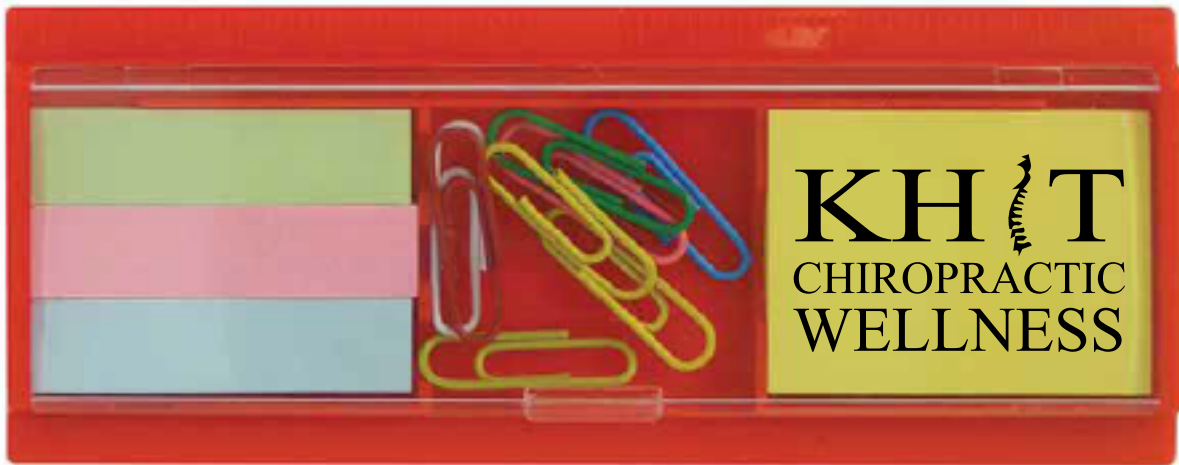

GARRETT SPECIALTIES

a promotional product company

eProof

2 Split Rock Drive Suite 11, Cherry Hill, NJ 08003

Telephone: 1-856 424-4818 or 1-800 320-1510

Fax: 1-856 424-5269

Hours of Operation: 9:00 - 5:30 pm Eastern, M - F

Customer Service E-mail: service@garrettspecialties.com

Order#: 149280

Product: Ruler Stationary Set: Red

Item #: 1092-306459

Imprint Method: Screen Print on the Cover: Black

Actual Imprint Size: 1.72"W x 1"H

ACTUAL SIZE

***** IMPORTANT INFORMATION *** (PLEASE READ)**

Please proof carefully for spelling errors, omissions, and layout accuracy. It is your responsibility to correct any errors. Garrett Specialties assumes no responsibility for errors after a proof has been authorized to print. Please note changes or revisions to your proof from your original instructions may cause revision in your ship date. Delays in paper proof approval also may require a change in your schedule ship dates. Occasionally, some fax machines may distort the image. Please pay close attention to numbers.

It is imperative that you view your e-proof and submit your approval and/or changes promptly to maintain your anticipated delivery date.

Please keep in mind that this virtual proof is not a printed sample of your artwork on our product. The size and placement of the artwork may vary from this proof when actually printed on the product. Carefully review the attached proof for verification of copy & layout.

Due to inherent technical differences in color monitors, the imprint colors and product colors depicted in the attached proof will not resemble those in the final product. We make every effort to match requested custom colors, but cannot guarantee a 100% exact match. Imprints are applied using pad or screen inks. These inks are hand mixed as close as possible to the requested color but may vary 2 to 4 shades. For this reason an exact PMS match cannot be guaranteed.

Your order is ON HOLD until we receive an approval from you in reference to your artwork.