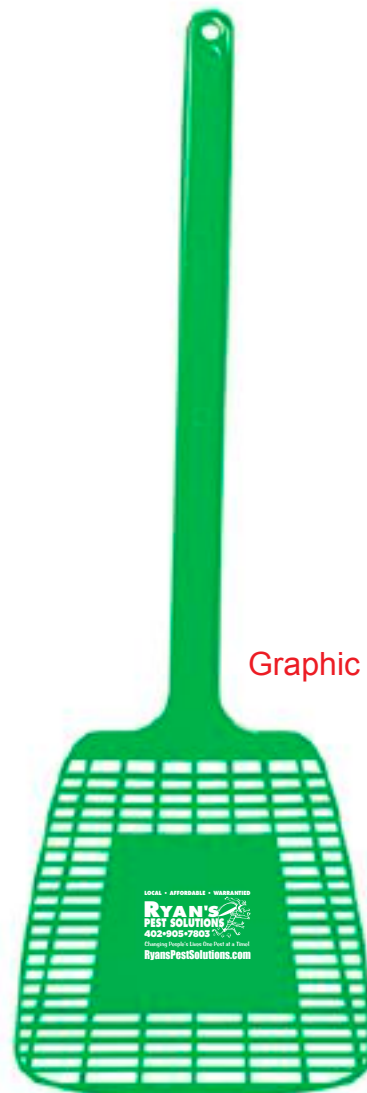

**Order#:** 149093

**Product:** Fly Swatter : Green

**Item #:** 1064-314243

**Imprint Method:** Screen Print on the Front : White

**Actual Imprint Size:** 2"W x 1.3"H

Note: i adjusted the text in the logo slightly so that it could all print legibly

Actual Size of Imprint  
Dotted Lines Do Not Print

Graphic is for placement only  
Not to scale