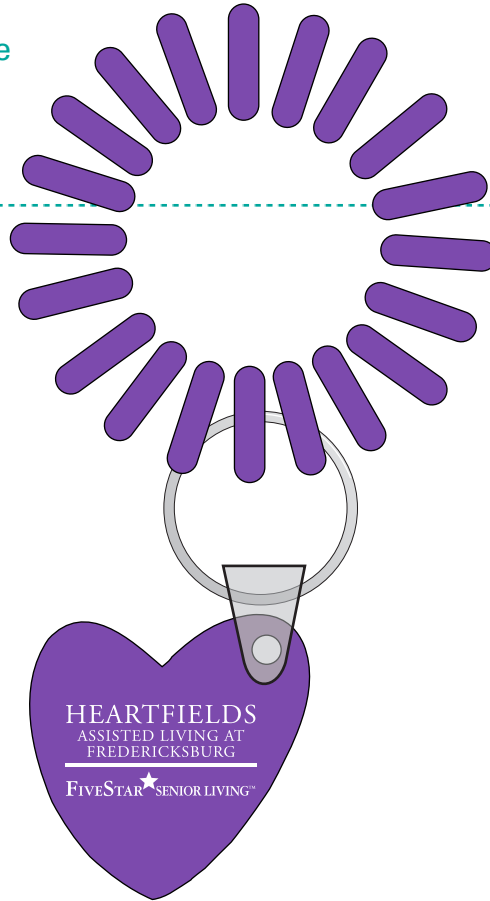

Customer Service E-mail: service@garrettspecialties.com

Order#: 149072

Product: Heart Wrist Coil Key Tag Purple

Item #: 1268-106399

Imprint Method: Pad Print White

Actual Imprint Size: 1 in W x 0.4787 in H