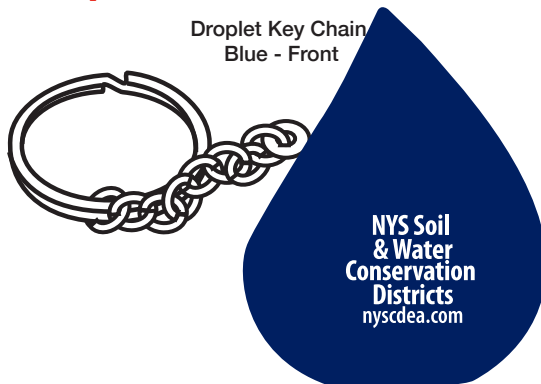

Customer Service E-mail: service@garrettspecialties.com

Order#: 148686

Product: Droplet Key Chain Stress Reliever

Item #: 1008-304997

Imprint Method: Pad Print on the Front

Actual Imprint Size: 0.6704 in x 0.5908 in

REVISED 3

Option 1: ACTUAL SIZE

200%

**NYS Soil
& Water
Conservation
Districts
nyscdea.com**

PLEASE NOTE: LOGO(S) ARE SHOWN AT MAX IMPRINT

***** IMPORTANT INFORMATION *** (PLEASE READ)**

Please proof carefully for spelling errors, omissions, and layout accuracy. It is your responsibility to correct any errors. Garrett Specialties assumes no responsibility for errors after a proof has been authorized to print. Please note changes or revisions to your proof from your original instructions may cause revision in your ship date. Delays in paper proof approval also may require a change in your schedule ship dates. Occasionally, some fax machines may distort the image. Please pay close attention to numbers.