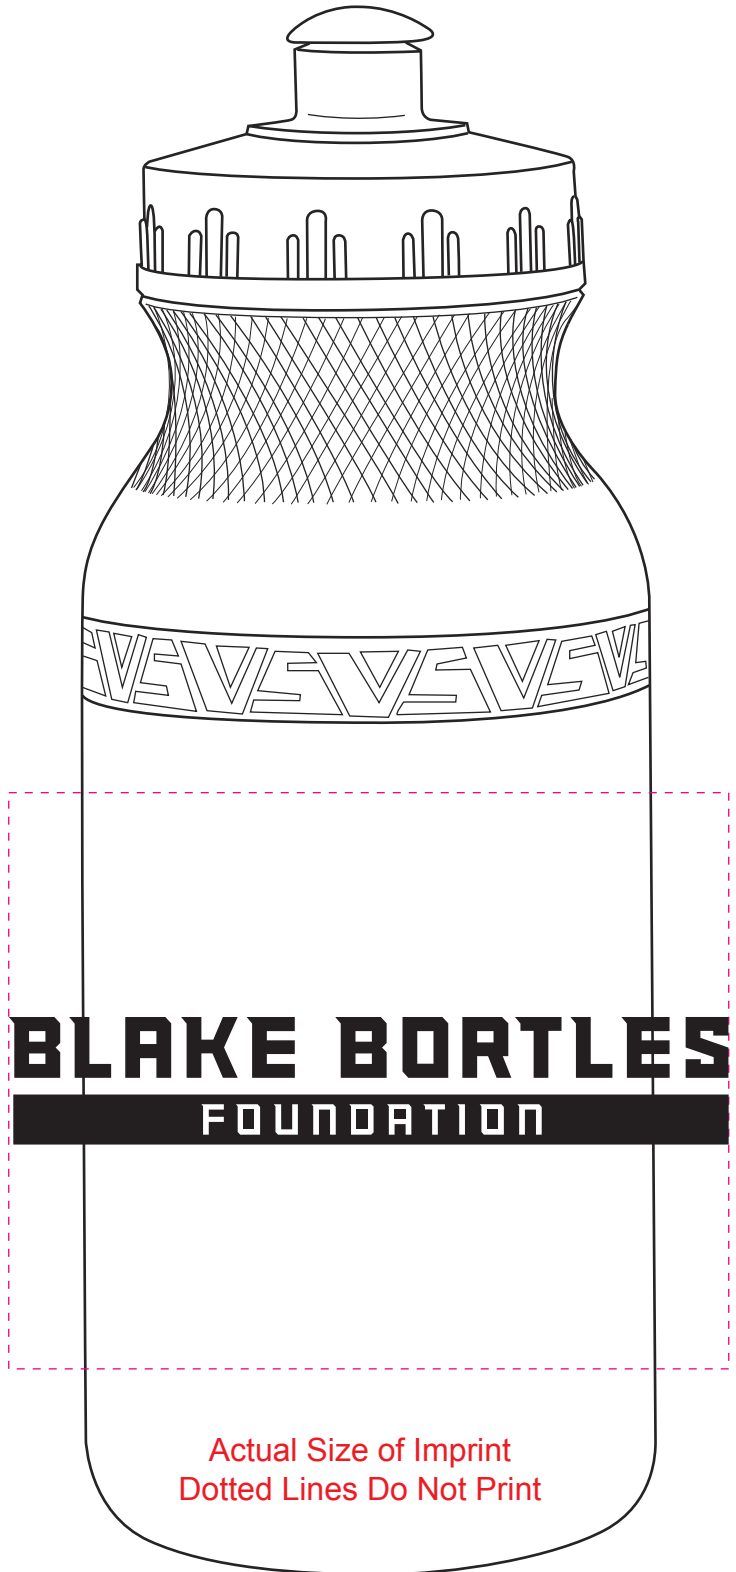

Actual Size of Imprint
Dotted Lines Do Not Print

IMPORTANT INFORMATION (PLEASE READ)

Please proof carefully for spelling errors, omissions, and layout accuracy. It is your responsibility to correct any errors. Garrett Specialties assumes no responsibility for errors after a proof has been authorized to print. Please note changes or revisions to your proof from your original instructions may cause revision in your ship date. Delays in paper proof approval also may require a change in your schedule ship dates. Occasionally, some fax machines may distort the image. Please pay close attention to numbers.

It is imperative that you view your e-proof and submit your approval and/or changes promptly to maintain your anticipated delivery date.

Please keep in mind that this virtual proof is not a printed sample of your artwork on our product. The size and placement of the artwork may vary from this proof when actually printed on the product. Carefully review the attached proof for verification of copy & layout.

Due to inherent technical differences in color monitors, the imprint colors and product colors depicted in the attached proof will not resemble those in the final product.

We make every effort to match requested custom colors, but cannot guarantee a 100% exact match. Imprints are applied using pad or screen inks. These inks are hand mixed as close as possible to the requested color but may vary 2 to 4 shades. For this reason an exact PMS match cannot be guaranteed.

Your order is ON HOLD until we receive an approval from you in reference to your artwork.