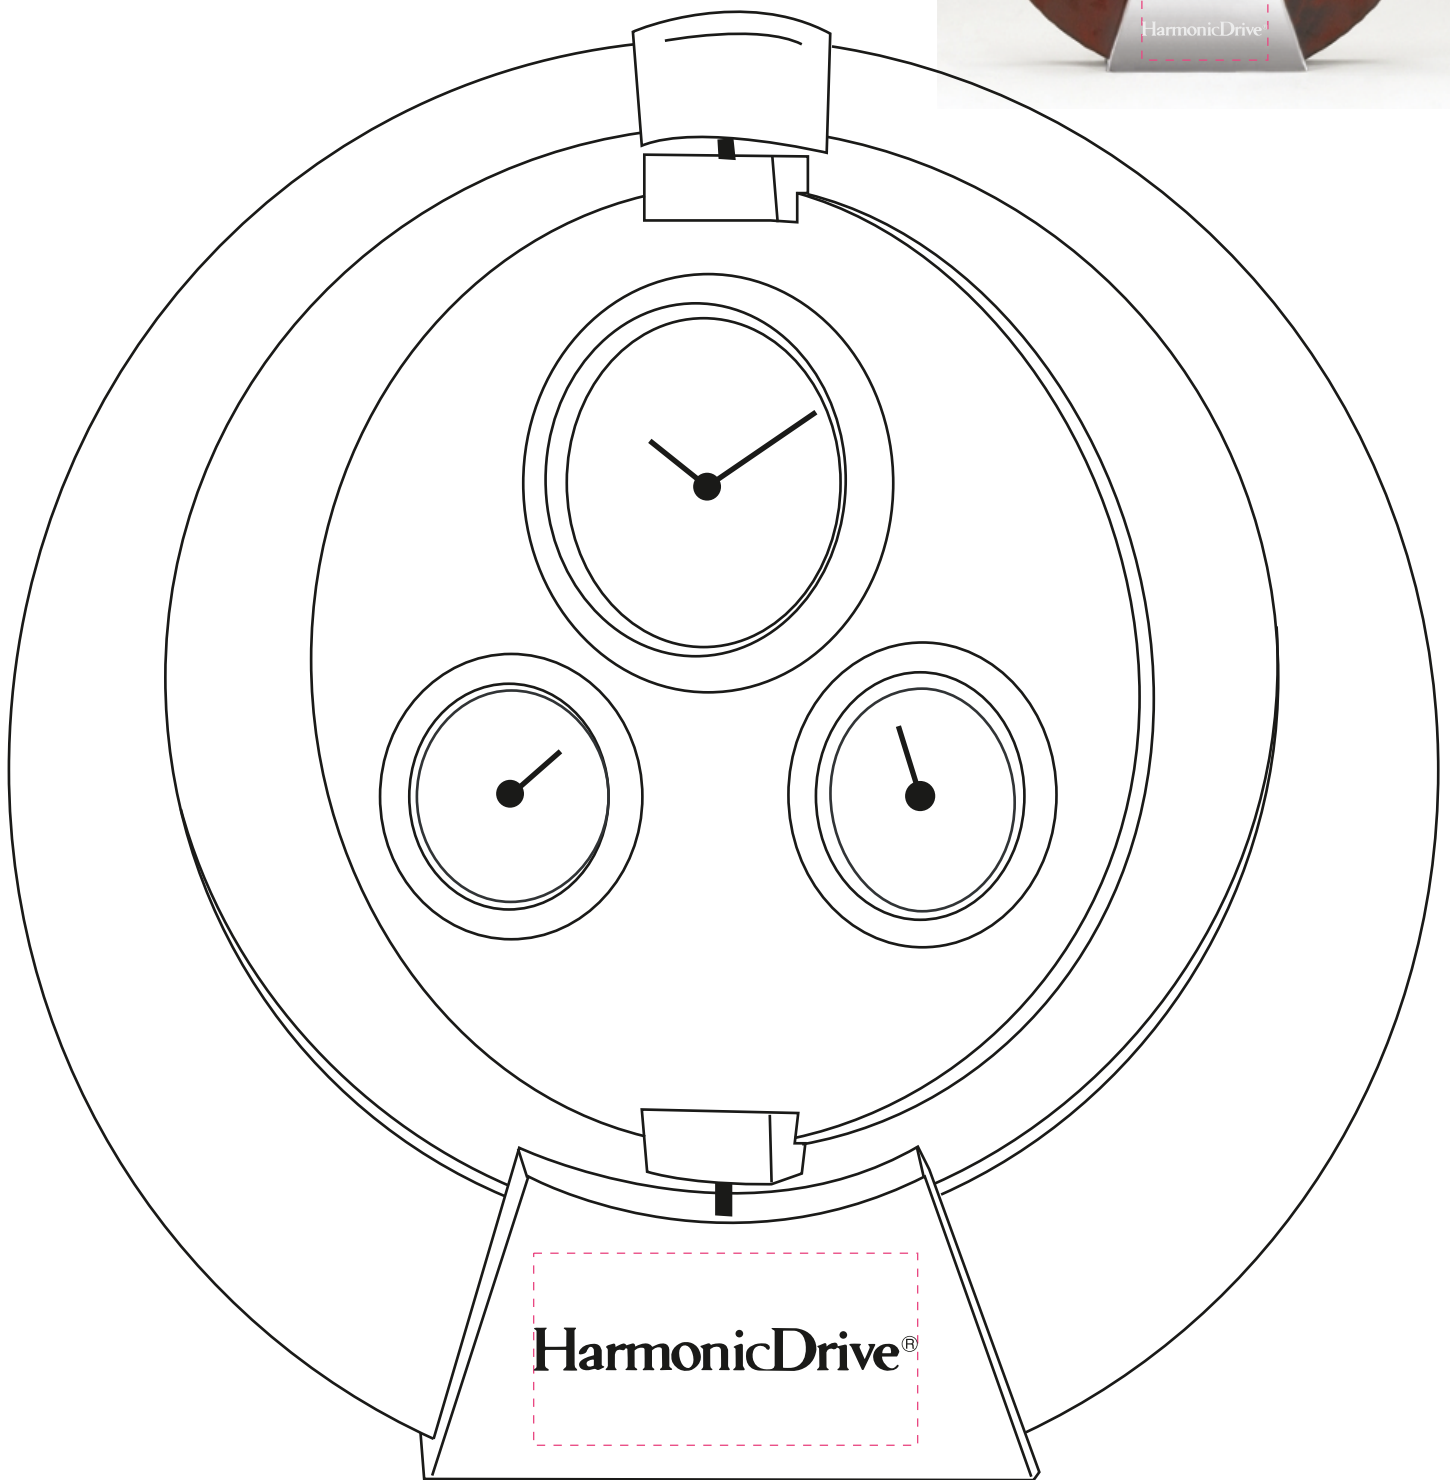

Customer Service E-mail: service@garrettspecialties.com

Graphic is for placement only
Not to scale

Order#: 147942

Product: Brindisi Clock

Item #: 1091-106086

Imprint Method: Laser Engraved on the Base

Actual Imprint Size: 0.2258 in H x 2 in W

Dotted line shows imprint area and will not print.

This art proof shows the approximate size, color and placement of the art imprint relative to the size of the item.