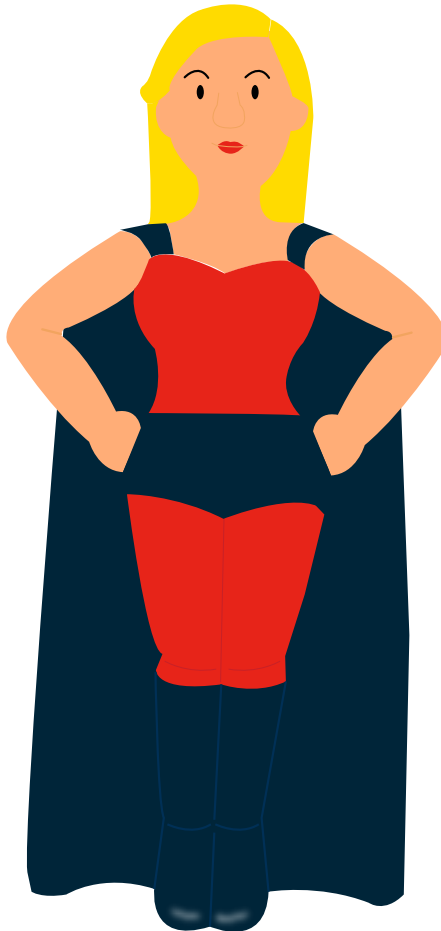

GARRETT SPECIALTIES

a promotional product company

eProof

2 Split Rock Drive Suite 11, Cherry Hill, NJ 08003

Telephone: 1-856 424-4818 or 1-800 320-1510

Fax: 1-856 424-5269

Hours of Operation: 9:00 - 5:30 pm Eastern, M - F

Customer Service E-mail: service@garrettspecialties.com

Order#: 147802

Product: Super Heroine Stress Ball

Item #: 1008-304701

Imprint Method: Pad Print on the Back of Cape: White

Actual Imprint Size: 1.12"W x 2.06"H

REVISED 2

ACTUAL SIZE

FRONT
Super Heroine
Front