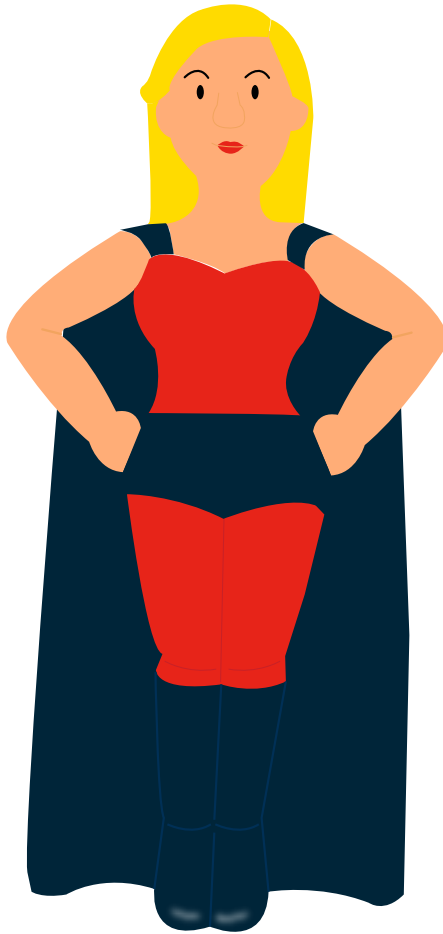

GARRETT SPECIALTIES

a promotional product company

eProof

2 Split Rock Drive Suite 11, Cherry Hill, NJ 08003

Telephone: 1-856 424-4818 or 1-800 320-1510

Fax: 1-856 424-5269

Hours of Operation: 9:00 - 5:30 pm Eastern, M - F

Customer Service E-mail: service@garrettspecialties.com

Order#: 147802

Product: Super Heroine Stress Ball

Item #: 1008-304701

Imprint Method: Pad Print on the Back of Cape: White

Actual Imprint Size: 1.12"W x 1.72"H

REVISED

ACTUAL SIZE

FRONT
Super Heroine
Front