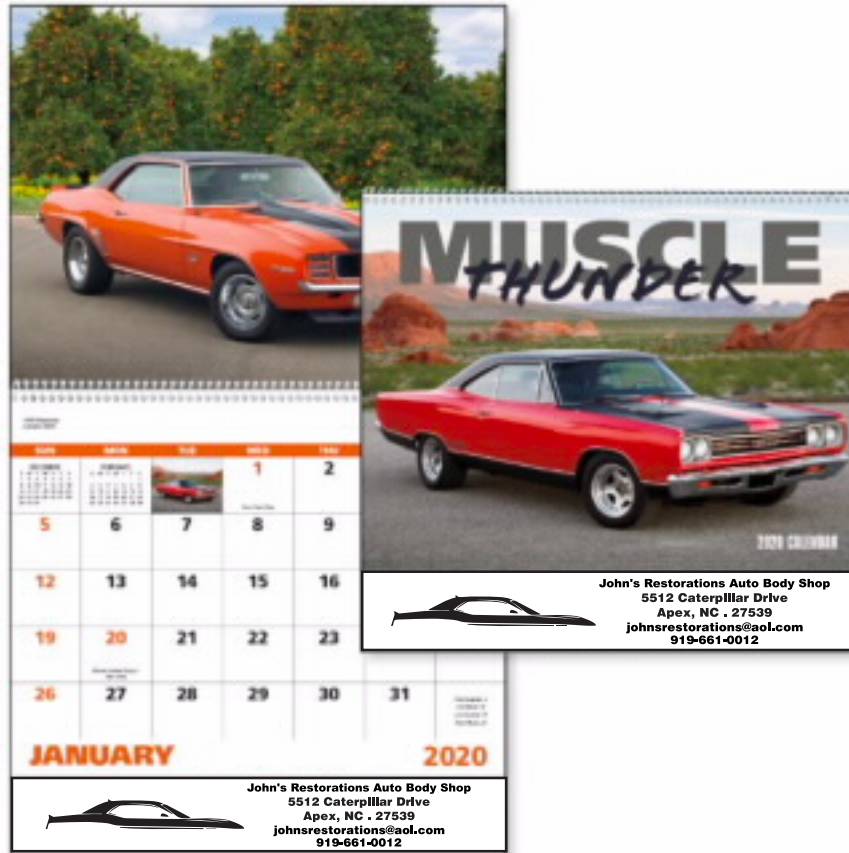

Order#: 146926

Product: Muscle Thunder Wall Calendar

Item #: 1090-318282

Imprint Method: Offset Printing on the Drop Ad Below Pad: Black

Actual Imprint Size: 9"W x 1.35"H

REVISED 2

John's Restorations Auto Body Shop
5512 Caterpillar Drive
Apex, NC . 27539
johnsrestorations@aol.com
919-661-0012