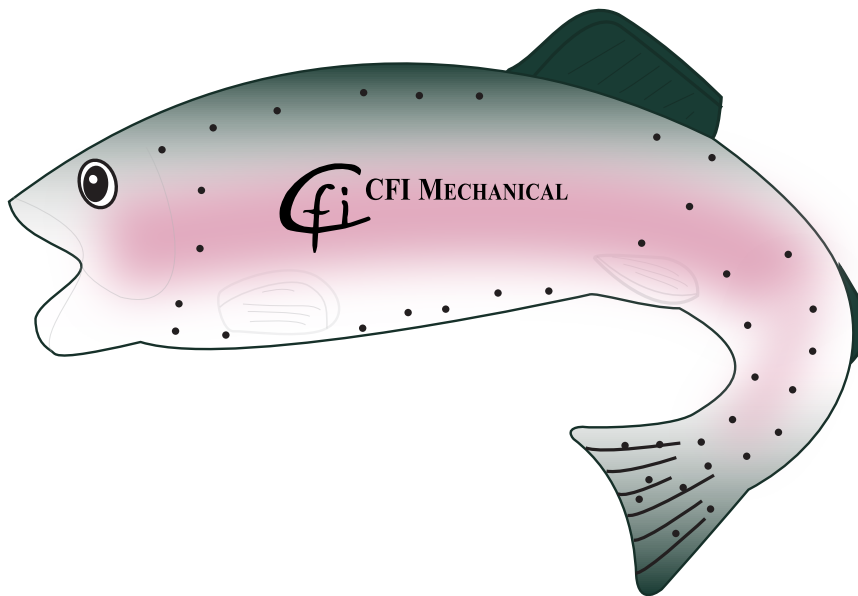

Customer Service E-mail: service@garrettspecialties.com

Order#: 146377

Product: Trout Stress Ball

Item #: 1008-304231

Imprint Method: Pad Print Black

Actual Imprint Size: 1.5 in W

200%

ACTUAL SIZE