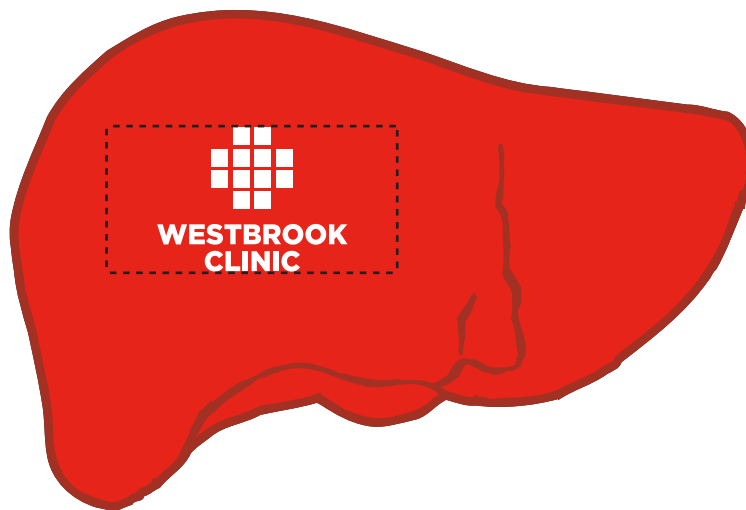

Customer Service E-mail: service@garrettspecialties.com

Order#: 146366

Product: Liver Stress Reliever

Item #: 1008-304944

Imprint Method: Pad Print on the Side 1: White

Actual Imprint Size: 1"W x 0.75"H

Actual Size of Imprint
Dotted Lines Do Not Print