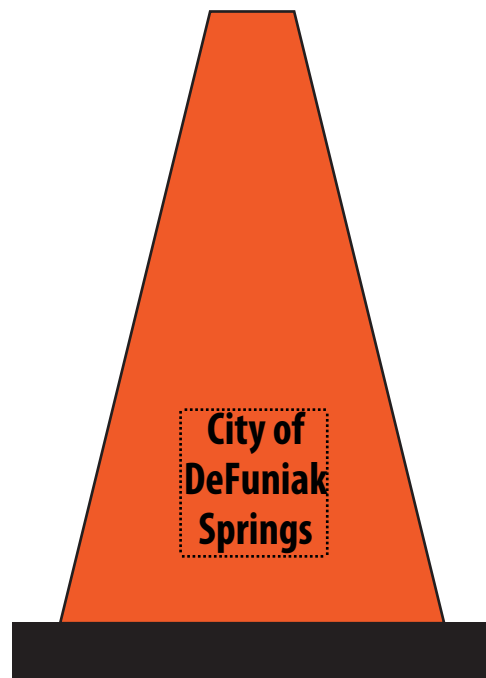

OPTION # 2

Suggested Artwork:
We suggest using artwork from previous order

IMPORTANT INFORMATION (PLEASE READ)

Please proof carefully for spelling errors, omissions, and layout accuracy. It is your responsibility to correct any errors. Garrett Specialties assumes no responsibility for errors after a proof has been authorized to print. Please note changes or revisions to your proof from your original instructions may cause revision in your ship date. Delays in paper proof approval also may require a change in your schedule ship dates. Occasionally, some fax machines may distort the image. Please pay close attention to numbers.

It is imperative that you view your e-proof and submit your approval and/or changes promptly to maintain your anticipated delivery date.

Please keep in mind that this virtual proof is not a printed sample of your artwork on our product. The size and placement of the artwork may vary from this proof when actually printed on the product. Carefully review the attached proof for verification of copy & layout.

Due to inherent technical differences in color monitors, the imprint colors and product colors depicted in the attached proof will not resemble those in the final product. We make every effort to match requested custom colors, but cannot guarantee a 100% exact match. Imprints are applied using pad or screen inks. These inks are hand mixed as close as possible to the requested color but may vary 2 to 4 shades. For this reason an exact PMS match cannot be guaranteed.

Your order is ON HOLD until we receive an approval from you in reference to your artwork.