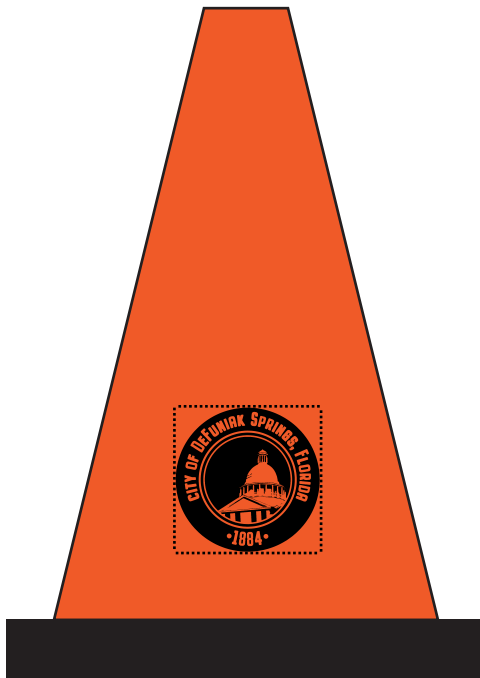

GARRETT SPECIALTIES

a promotional product company

eProof

2 Split Rock Drive Suite 11, Cherry Hill, NJ 08003

Telephone: 1-856 424-4818 or 1-800 320-1510

Fax: 1-856 424-5269

Hours of Operation: 9:00 - 5:30 pm Eastern, M - F

Customer Service E-mail: service@garrettspecialties.com

Order#: 146042

Product: Construction Cone Stress Reliever

Item #: 1008-304868

Imprint Method: Pad Print: Black

Actual Imprint Size: 0.75"W X 0.75"H

OPTION # 1

NOTE: TEXT and DETAILS may fill in and be hard to read.