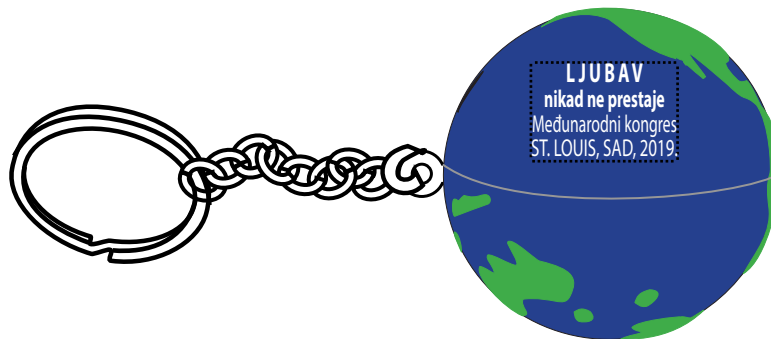

GARRETT SPECIALTIES

a promotional product company

eProof

2 Split Rock Drive Suite 11, Cherry Hill, NJ 08003

Telephone: 1-856 424-4818 or 1-800 320-1510

Fax: 1-856 424-5269

Hours of Operation: 9:00 - 5:30 pm Eastern, M - F

Customer Service E-mail: service@garrettspecialties.com

Order#: 145496

Product: Earth Ball Key Chain Stress Ball

Item #: 1008-304844

Imprint Method: Pad Print on the Pacific (above seam): White

Actual Imprint Size: 0.75"W x 0.5"H

REVISED 3

NOTE: The imprint space was maxed out, I cannot adjust the leading.
The last two lines of text have been changed back to a regular font weight.
Please advise on approval.

Actual Size of Imprint
Dotted Lines Do Not Print

*** IMPORTANT INFORMATION *** (PLEASE READ)

Please proof carefully for spelling errors, omissions, and layout accuracy. It is your responsibility to correct any errors. Garrett Specialties assumes no responsibility for errors after a proof has been authorized to print. Please note changes or revisions to your proof from your original instructions may cause revision in your ship date. Delays in paper proof approval also may require a change in your schedule ship dates. Occasionally, some fax machines may distort the image. Please pay close attention to numbers.

It is imperative that you view your e-proof and submit your approval and/or changes promptly to maintain your anticipated delivery date.

Please keep in mind that this virtual proof is not a printed sample of your artwork on our product. The size and placement of the artwork may vary from this proof when actually printed on the product. Carefully review the attached proof for verification of copy & layout.

Due to inherent technical differences in color monitors, the imprint colors and product colors depicted in the attached proof will not resemble those in the final product. We make every effort to match requested custom colors, but cannot guarantee a 100% exact match. Imprints are applied using pad or screen inks. These inks are hand mixed as close as possible to the requested color but may vary 2 to 4 shades. For this reason an exact PMS match cannot be guaranteed.

Your order is ON HOLD until we receive an approval from you in reference to your artwork.