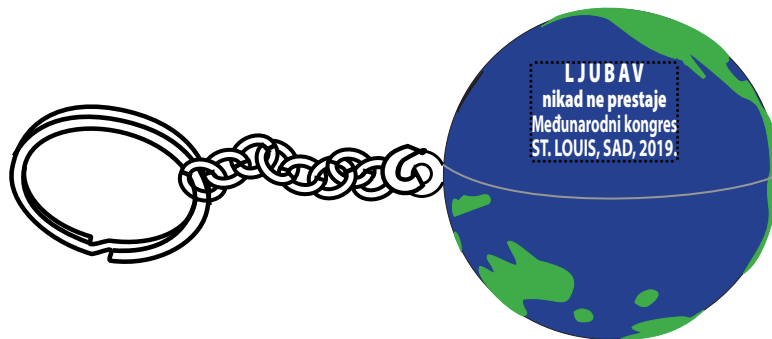

GARRETT SPECIALTIES

a promotional product company

eProof

2 Split Rock Drive Suite 11, Cherry Hill, NJ 08003

Telephone: 1-856 424-4818 or 1-800 320-1510

Fax: 1-856 424-5269

Hours of Operation: 9:00 - 5:30 pm Eastern, M - F

Customer Service E-mail: service@garrettspecialties.com

Order#: 145496

Product: Earth Ball Key Chain Stress Ball

Item #: 1008-304844

Imprint Method: Pad Print on the Pacific (above seam): White

Actual Imprint Size: 0.75"W x 0.5"H

REVISED 2

NOTE: All of the text was already set in a semibold font. So, I changed the weight of the first two lines from semibold to Black. Please advise if this is okay.

Actual Size of Imprint
Dotted Lines Do Not Print

*** IMPORTANT INFORMATION *** (PLEASE READ)

Please proof carefully for spelling errors, omissions, and layout accuracy. It is your responsibility to correct any errors. Garrett Specialties assumes no responsibility for errors after a proof has been authorized to print. Please note changes or revisions to your proof from your original instructions may cause revision in your ship date. Delays in paper proof approval also may require a change in your schedule ship dates. Occasionally, some fax machines may distort the image. Please pay close attention to numbers.

It is imperative that you view your e-proof and submit your approval and/or changes promptly to maintain your anticipated delivery date.

Please keep in mind that this virtual proof is not a printed sample of your artwork on our product. The size and placement of the artwork may vary from this proof when actually printed on the product. Carefully review the attached proof for verification of copy & layout.

Due to inherent technical differences in color monitors, the imprint colors and product colors depicted in the attached proof will not resemble those in the final product. We make every effort to match requested custom colors, but cannot guarantee a 100% exact match. Imprints are applied using pad or screen inks. These inks are hand mixed as close as possible to the requested color but may vary 2 to 4 shades. For this reason an exact PMS match cannot be guaranteed.

Your order is ON HOLD until we receive an approval from you in reference to your artwork.