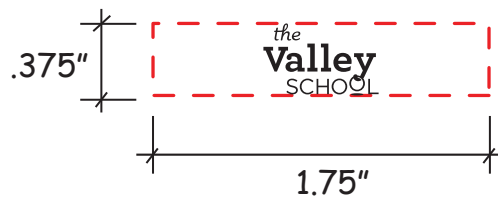

Customer Service E-mail: service@garrettspecialties.com

Order#: 145270

Product: Fun Rocket Pens: Red

Item #: 1364-318820

Imprint Method: Pad Print on the Barrel: Black

Actual Imprint Size: 0.6"W x 0.375"H

*** IMPORTANT INFORMATION *** (PLEASE READ)