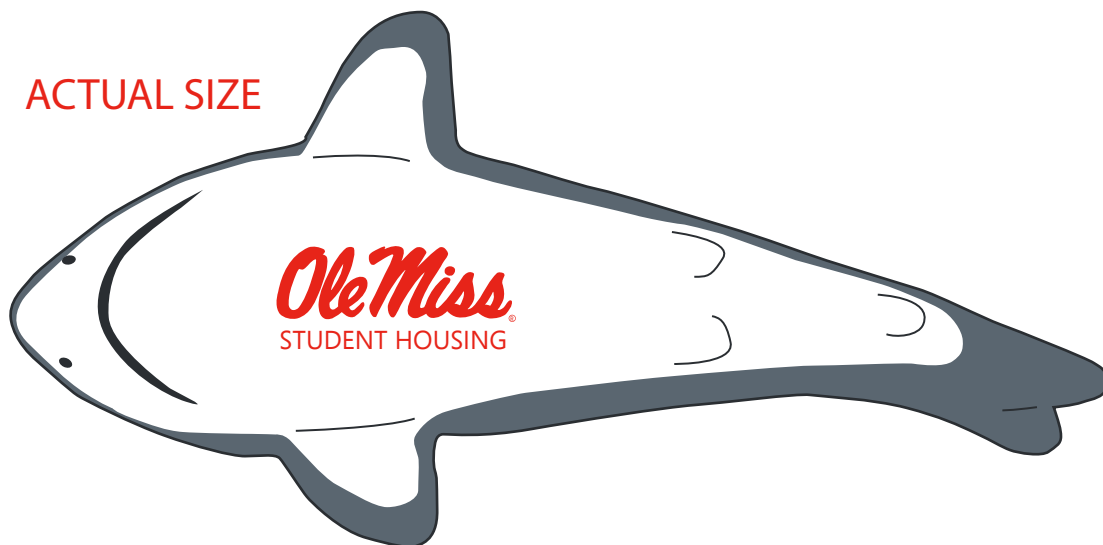

GARRETT SPECIALTIES

a promotional product company

eProof

2 Split Rock Drive Suite 11, Cherry Hill, NJ 08003

Telephone: 1-856 424-4818 or 1-800 320-1510

Fax: 1-856 424-5269

Hours of Operation: 9:00 - 5:30 pm Eastern, M - F

Customer Service E-mail: service@garrettspecialties.com

Order#: 144756

Product: Shark Stress Ball

Item #: 1008-304245

Imprint Method: Pad Print on the Belly: Red 485

Actual Imprint Size: 1.25"W x 0.53"H

REVISED

Note: The ® mark was not included in the artwork on your previous order.
This is why the original proof was sent the way that it was.
Your proof has been updated per your request.
Please be advised that the ® mark is small and may print as a dot

IMPORTANT INFORMATION (PLEASE READ)

Please proof carefully for spelling errors, omissions, and layout accuracy. It is your responsibility to correct any errors. Garrett Specialties assumes no responsibility for errors after a proof has been authorized to print. Please note changes or revisions to your proof from your original instructions may cause revision in your ship date. Delays in paper proof approval also may require a change in your schedule ship dates. Occasionally, some fax machines may distort the image. Please pay close attention to numbers.

It is imperative that you view your e-proof and submit your approval and/or changes promptly to maintain your anticipated delivery date.

Please keep in mind that this virtual proof is not a printed sample of your artwork on our product. The size and placement of the artwork may vary from this proof when actually printed on the product. Carefully review the attached proof for verification of copy & layout.

Due to inherent technical differences in color monitors, the imprint colors and product colors depicted in the attached proof will not resemble those in the final product. We make every effort to match requested custom colors, but cannot guarantee a 100% exact match. Imprints are applied using pad or screen inks. These inks are hand mixed as close as possible to the requested color but may vary 2 to 4 shades. For this reason an exact PMS match cannot be guaranteed.

Your order is ON HOLD until we receive an approval from you in reference to your artwork.