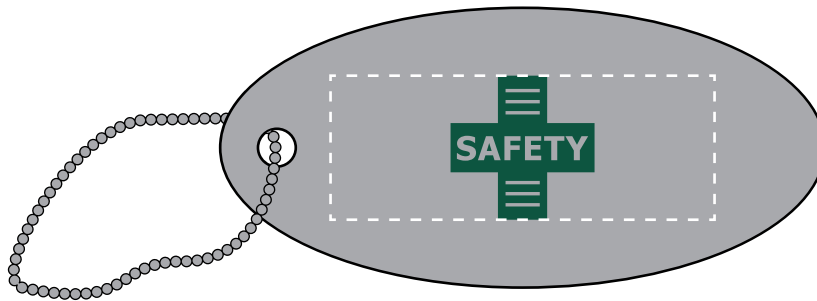

GARRETT SPECIALTIES

a promotional product company

eProof

2 Split Rock Drive Suite 11, Cherry Hill, NJ 08003

Telephone: 1-856 424-4818 or 1-800 320-1510

Fax: 1-856 424-5269

Hours of Operation: 9:00 - 5:30 pm Eastern, M - F

Customer Service E-mail: service@garrettspecialties.com

Order#: 144407

Product: Floating Foam Key Chain: Silver

Item #: 1097-318316

Imprint Method: Pad Print on the Front: Dark Green 343

Actual Imprint Size: 0.75"W x 0.75"H

100% ACTUAL SIZE

***** IMPORTANT INFORMATION *** (PLEASE READ)**

Please proof carefully for spelling errors, omissions, and layout accuracy. It is your responsibility to correct any errors. Garrett Specialties assumes no responsibility for errors after a proof has been authorized to print. Please note changes or revisions to your proof from your original instructions may cause revision in your ship date. Delays in paper proof approval also may require a change in your schedule ship dates. Occasionally, some fax machines may distort the image. Please pay close attention to numbers.

It is imperative that you view your e-proof and submit your approval and/or changes promptly to maintain your anticipated delivery date.

Please keep in mind that this virtual proof is not a printed sample of your artwork on our product. The size and placement of the artwork may vary from this proof when actually printed on the product. Carefully review the attached proof for verification of copy & layout.

Due to inherent technical differences in color monitors, the imprint colors and product colors depicted in the attached proof will not resemble those in the final product. We make every effort to match requested custom colors, but cannot guarantee a 100% exact match. Imprints are applied using pad or screen inks. These inks are hand mixed as close as possible to the requested color but may vary 2 to 4 shades. For this reason an exact PMS match cannot be guaranteed.

Your order is ON HOLD until we receive an approval from you in reference to your artwork.