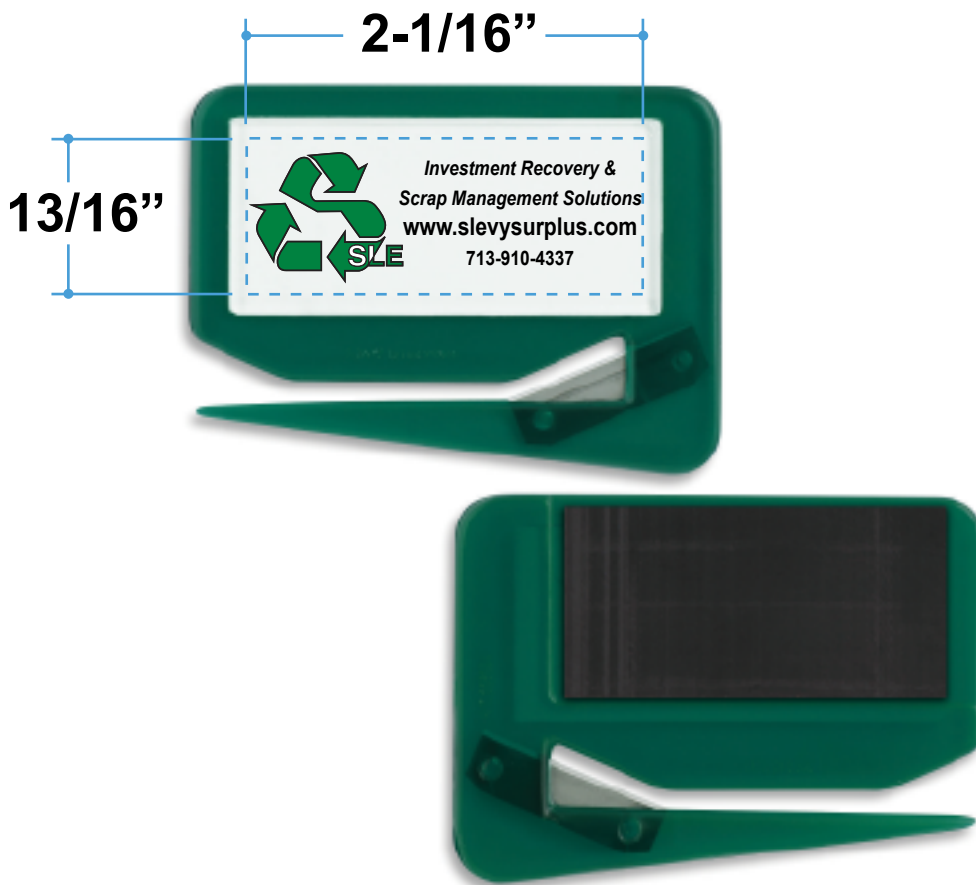

Customer Service E-mail: service@garrettspecialties.com

REVISED 2

Order#: 143309

Product: Zippy Dome Letter Opener: Translucent Green

Item #: 1215-102476

Imprint Method: Screen Print on the Front (Paper Insert): Black, Green PMS 348C

Actual Imprint Size: 2"W x 0.68"H

*** IMPORTANT INFORMATION *** (PLEASE READ)

Please proof carefully for spelling errors, omissions, and layout accuracy. It is your responsibility to correct any errors. Garrett Specialties assumes no responsibility for errors after a proof has been authorized to print. Please note changes or revisions to your proof from your original instructions may cause revision in your ship date. Delays in paper proof approval also may require a change in your schedule ship dates. Occasionally, some fax machines may distort the image. Please pay close attention to numbers.