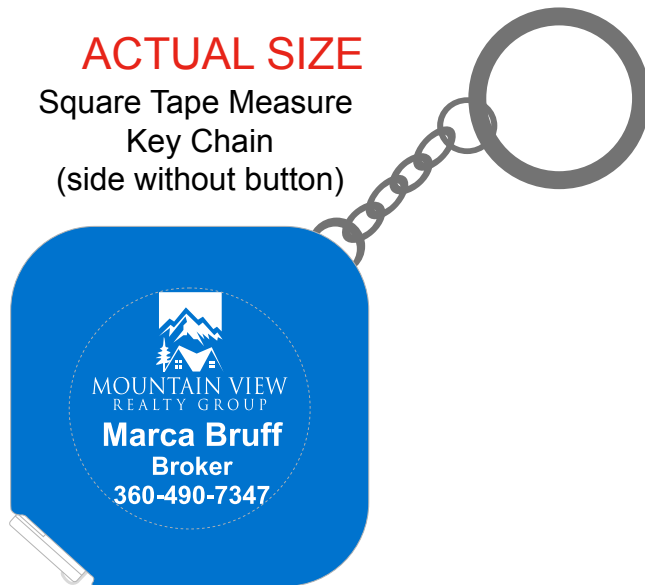

Customer Service E-mail: service@garrettspecialties.com

REVISED

Order#: 142997

Product: Square Tape Measure Key Chain

Item #: 1008-306307

Imprint Method: Screen Print

Actual Imprint Size: 1.01 in W x 1.1 in H

ACTUAL SIZE

Square Tape Measure
Key Chain
(side without button)

200 % of ACTUAL SIZE

**MOUNTAIN VIEW
REALTY GROUP**

Marca Bruff

Broker

360-490-7347

*****IMPORTANT INFORMATION*** (PLEASE READ)**