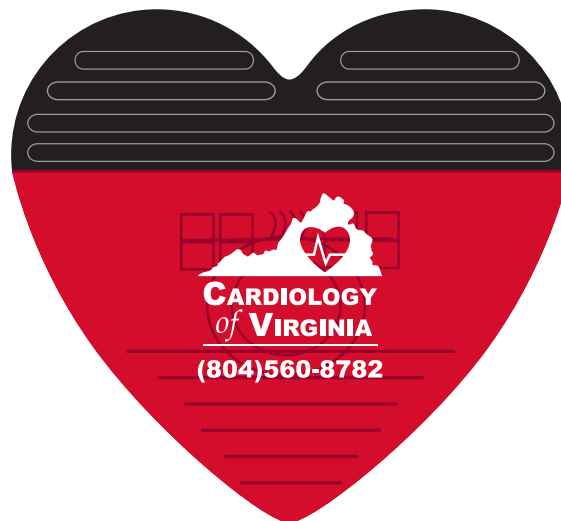

GARRETT SPECIALTIES

a promotional product company

eProof

2 Split Rock Drive Suite 11, Cherry Hill, NJ 08003

Telephone: 1-856 424-4818 or 1-800 320-1510

Fax: 1-856 424-5269

Hours of Operation: 9:00 - 5:30 pm Eastern, M - F

Customer Service E-mail: service@garrettspecialties.com

REVISED

Order#: 142203

Product: Heart Magnetic Power Clip

Item #: 1008-307238

Imprint Method: Screen Print on the Front: White

Actual Imprint Size: 0.9"W x 1"H

Note: the product color may appear differently on your screen in comparison to the actual product.

The logo by itself took up the whole space we had to print on this item. I just had to mae the logo a little smaller in order to fit the phone unumber below it. Please advise if this is okay.

ACTUAL SIZE

IMPORTANT INFORMATION (PLEASE READ)

Please proof carefully for spelling errors, omissions, and layout accuracy. It is your responsibility to correct any errors. Garrett Specialties assumes no responsibility for errors after a proof has been authorized to print. Please note changes or revisions to your proof from your original instructions may cause revision in your ship date. Delays in paper proof approval also may require a change in your schedule ship dates. Occasionally, some fax machines may distort the image. Please pay close attention to numbers.

It is imperative that you view your e-proof and submit your approval and/or changes promptly to maintain your anticipated delivery date.

Please keep in mind that this virtual proof is not a printed sample of your artwork on our product. The size and placement of the artwork may vary from this proof when actually printed on the product. Carefully review the attached proof for verification of copy & layout.

Due to inherent technical differences in color monitors, the imprint colors and product colors depicted in the attached proof will not resemble those in the final product. We make every effort to match requested custom colors, but cannot guarantee a 100% exact match. Imprints are applied using pad or screen inks. These inks are hand mixed as close as possible to the requested color but may vary 2 to 4 shades. For this reason an exact PMS match cannot be guaranteed.

Your order is ON HOLD until we receive an approval from you in reference to your artwork.