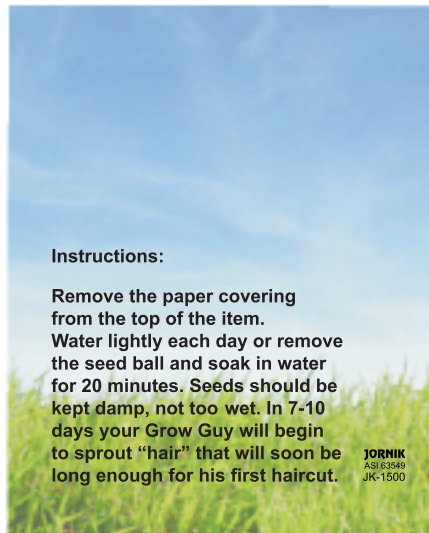

GARRETT SPECIALTIES

a promotional product company

eProof

2 Split Rock Drive Suite 11, Cherry Hill, NJ 08003

Telephone: 1-856 424-4818 or 1-800 320-1510

Fax: 1-856 424-5269

Hours of Operation: 9:00 - 5:30 pm Eastern, M - F

Customer Service E-mail: service@garrettspecialties.com

REVISED

Order#: 142064

Product: Seed Sensations Grow Guy

Item #: 1280-312983

Imprint Method: Screen Print on the On Chest: Black, Metallic Silver 877, PMS 583U

Actual Imprint Size: 0.768"W X 0.64"H

Note: Red box indicates imprint area and will not print.

Smallest text might fill in slightly.

Artwork Size

0.768"W X 0.64"H

Graphic is for placement only
not to scale

IMPORTANT INFORMATION (PLEASE READ)

Please proof carefully for spelling errors, omissions, and layout accuracy. It is your responsibility to correct any errors. Garrett Specialties assumes no responsibility for errors after a proof has been authorized to print. Please note changes or revisions to your proof from your original instructions may cause revision in your ship date. Delays in paper proof approval also may require a change in your schedule ship dates. Occasionally, some fax machines may distort the image. Please pay close attention to numbers.

It is imperative that you view your e-proof and submit your approval and/or changes promptly to maintain your anticipated delivery date.

Please keep in mind that this virtual proof is not a printed sample of your artwork on our product. The size and placement of the artwork may vary from this proof when actually printed on the product. Carefully review the attached proof for verification of copy & layout.

Due to inherent technical differences in color monitors, the imprint colors and product colors depicted in the attached proof will not resemble those in the final product. We make every effort to match requested custom colors, but cannot guarantee a 100% exact match. Imprints are applied using pad or screen inks. These inks are hand mixed as close as possible to the requested color but may vary 2 to 4 shades. For this reason an exact PMS match cannot be guaranteed.

Your order is ON HOLD until we receive an approval from you in reference to your artwork.