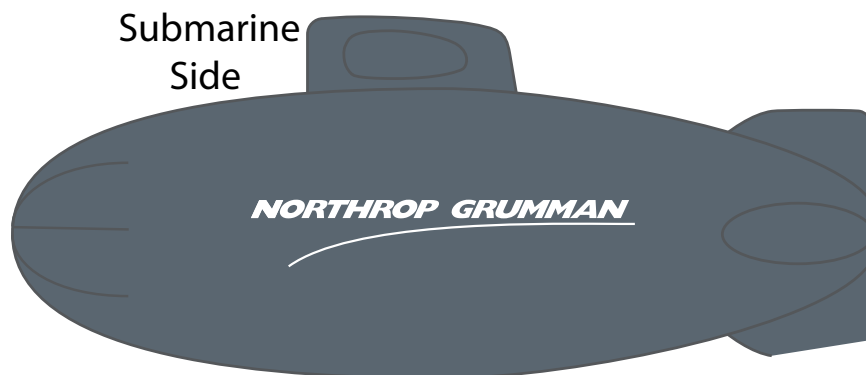

IMPORTANT INFORMATION (PLEASE READ)

Please proof carefully for spelling errors, omissions, and layout accuracy. It is your responsibility to correct any errors. Garrett Specialties assumes no responsibility for errors after a proof has been authorized to print. Please note changes or revisions to your proof from your original instructions may cause revision in your ship date. Delays in paper proof approval also may require a change in your schedule ship dates. Occasionally, some fax machines may distort the image. Please pay close attention to numbers.

It is imperative that you view your e-proof and submit your approval and/or changes promptly to maintain your anticipated delivery date.

Please keep in mind that this virtual proof is not a printed sample of your artwork on our product. The size and placement of the artwork may vary from this proof when actually printed on the product. Carefully review the attached proof for verification of copy & layout.

Due to inherent technical differences in color monitors, the imprint colors and product colors depicted in the attached proof will not resemble those in the final product. We make every effort to match requested custom colors, but cannot guarantee a 100% exact match. Imprints are applied using pad or screen inks. These inks are hand mixed as close as possible to the requested color but may vary 2 to 4 shades. For this reason an exact PMS match cannot be guaranteed.

Your order is ON HOLD until we receive an approval from you in reference to your artwork.