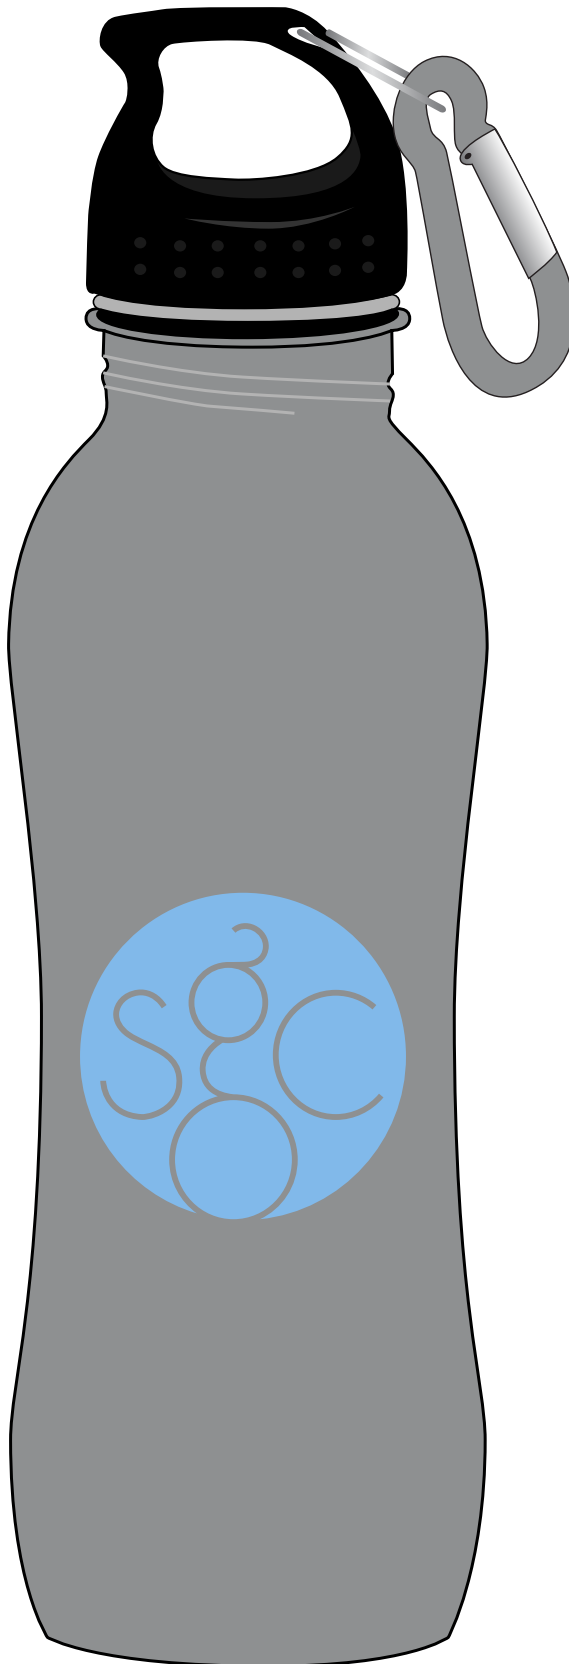

GARRETT SPECIALTIES
a promotional product company

eProof

2 Split Rock Drive Suite 11, Cherry Hill, NJ 08003

Telephone: 1-856 424-4818 or 1-800 320-1510

Fax: 1-856 424-5269

Hours of Operation: 9:00 - 5:30 pm Eastern, M - F

Customer Service E-mail: service@garrettspecialties.com

Order#: 140359

Product: Acadia 26oz Stainless Steel Bottle: Silver

Item #: 1206-309643

Imprint Method: Screen Print on the Front: Blue PMS 278

Actual Imprint Size: 2"W x 2"H

85% of actual size

IMPORTANT INFORMATION (PLEASE READ)

Please proof carefully for spelling errors, omissions, and layout accuracy. It is your responsibility to correct any errors. Garrett Specialties assumes no responsibility for errors after a proof has been authorized to print. Please note changes or revisions to your proof from your original instructions may cause revision in your ship date. Delays in paper proof approval also may require a change in your schedule ship dates. Occasionally, some fax machines may distort the image. Please pay close attention to numbers.

It is imperative that you view your e-proof and submit your approval and/or changes promptly to maintain your anticipated delivery date.

Please keep in mind that this virtual proof is not a printed sample of your artwork on our product. The size and placement of the artwork may vary from this proof when actually printed on the product. Carefully review the attached proof for verification of copy & layout.

Due to inherent technical differences in color monitors, the imprint colors and product colors depicted in the attached proof will not resemble those in the final product. We make every effort to match requested custom colors, but cannot guarantee a 100% exact match. Imprints are applied using pad or screen inks. These inks are hand mixed as close as possible to the requested color but may vary 2 to 4 shades. For this reason an exact PMS match cannot be guaranteed.

Your order is ON HOLD until we receive an approval from you in reference to your artwork.