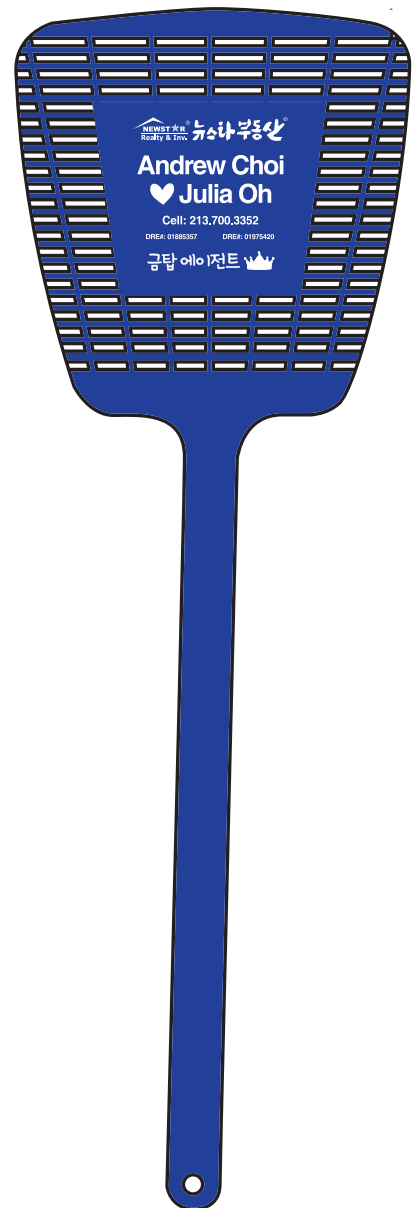

GARRETT SPECIALTIES

a promotional product company

eProof

2 Split Rock Drive Suite 11, Cherry Hill, NJ 08003

Telephone: 1-856 424-4818 or 1-800 320-1510

Fax: 1-856 424-5269

Hours of Operation: 9:00 - 5:30 pm Eastern, M - F

Customer Service E-mail: service@garrettspecialties.com

Order#: 140325

Product: Fly Swatter: Blue

Item #: 1064-314243

Imprint Method: Screen Print on the Front: White

Actual Imprint Size: 2"W x 2"H

REVISED

Andrew Choi

♥ Julia Oh

Cell: 213.700.3352

DRE#: 01885357

DRE#: 01975420

금탑 에이전트

IMPORTANT INFORMATION (PLEASE READ)

Please proof carefully for spelling errors, omissions, and layout accuracy. It is your responsibility to correct any errors. Garrett Specialties assumes no responsibility for errors after a proof has been authorized to print. Please note changes or revisions to your proof from your original instructions may cause revision in your ship date. Delays in paper proof approval also may require a change in your schedule ship dates. Occasionally, some fax machines may distort the image. Please pay close attention to numbers.

It is imperative that you view your e-proof and submit your approval and/or changes promptly to maintain your anticipated delivery date.

Please keep in mind that this virtual proof is not a printed sample of your artwork on our product. The size and placement of the artwork may vary from this proof when actually printed on the product. Carefully review the attached proof for verification of copy & layout.

Due to inherent technical differences in color monitors, the imprint colors and product colors depicted in the attached proof will not resemble those in the final product. We make every effort to match requested custom colors, but cannot guarantee a 100% exact match. Imprints are applied using pad or screen inks. These inks are hand mixed as close as possible to the requested color but may vary 2 to 4 shades. For this reason an exact PMS match cannot be guaranteed.

Your order is ON HOLD until we receive an approval from you in reference to your artwork.