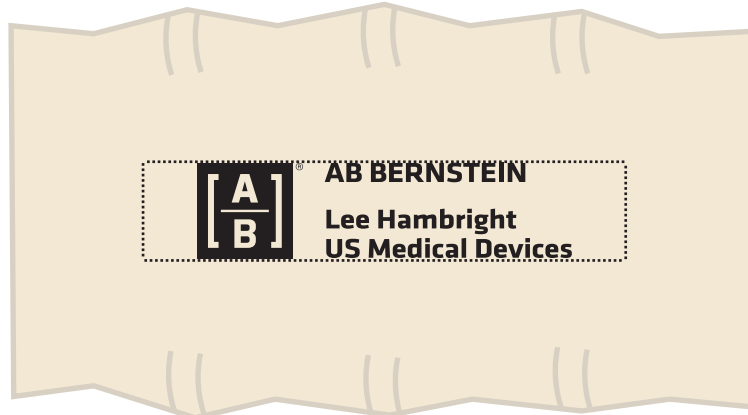

Customer Service E-mail: service@garrettspecialties.com

Order#: 138387

Product: Spinal Cord Stress Ball

Item #: 1008-304949

Imprint Method: Pad Print on the Smooth Area (Down Back): Black

Actual Imprint Size: 1.95"W x 0.5"H

REVISED

Note: ® mark is very small and will print as a dot
This imprint area does not accommodate much room
vertically. The text had to be reduced in size in order to fit
the stacked layout that you requested.