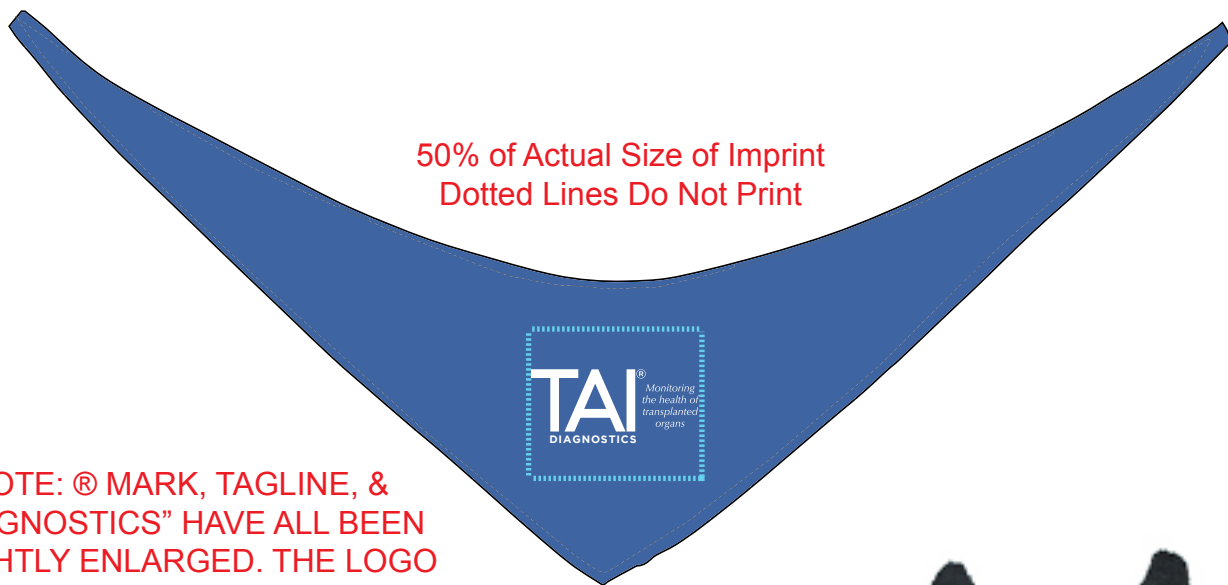

Customer Service E-mail: service@garrettspecialties.com

Order#: 138055-Q

Product: Fuzzy Friends - Cow : Royal Bue Bandana

Item #: 1098-316189

Imprint Method: Screen Print on the Bandana: White

Actual Imprint Size: 1.75"W x 0.75"H

REVISED

NOTE: ® MARK, TAGLINE, & "DIAGNOSTICS" HAVE ALL BEEN SLIGHTLY ENLARGED. THE LOGO HAS BEEN MAXIMIZED TO THE LARGEST SIZE WE CAN PRINT IT AT.

**Actual Size of Imprint
Doted Box represents the Imprint Area.
This si the largest we can make it.**