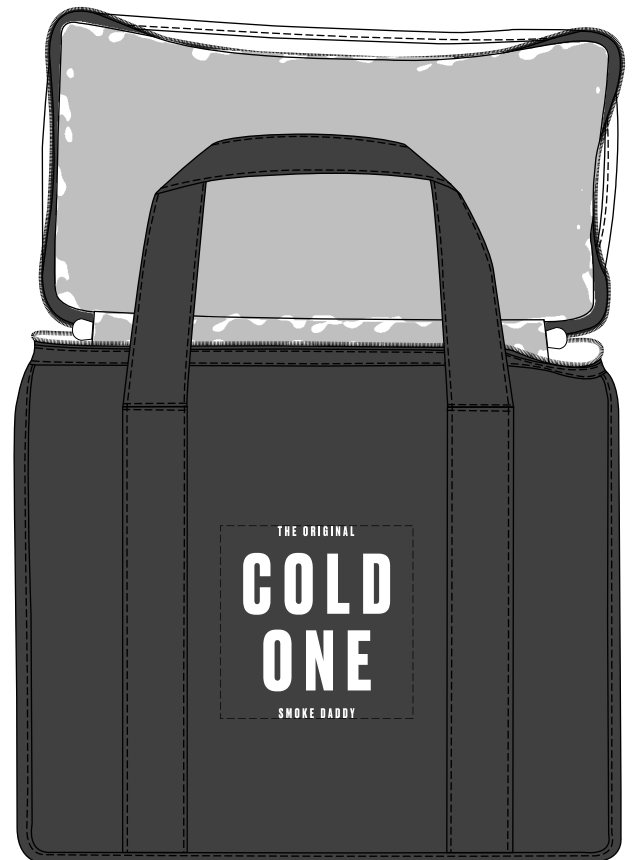

Customer Service E-mail: service@garrettspecialties.com

Order#: 137558

Product: Picnic Recycled P.E.T Cooler Bag

Item #: 1008-304444

Imprint Method: Screen Print on the First Side: White

Actual Imprint Size: 3.06"W x 4"H

Actual Size of Imprint

THE ORIGINAL

COLD

ONE

SMOKE DADDY

Picnic Recycled P.E.T. Cooler Bag
25% For Viewing

*****IMPORTANT INFORMATION*** (PLEASE READ)**

Please proof carefully for spelling errors, omissions, and layout accuracy. It is your responsibility to correct any errors. Garrett Specialties assumes no responsibility for errors after a proof has been authorized to print. Please note changes or revisions to your proof from your original instructions may cause revision in your ship date. Delays in paper proof approval also may require a change in your schedule ship dates. Occasionally, some fax machines may distort the image. Please pay close attention to numbers.