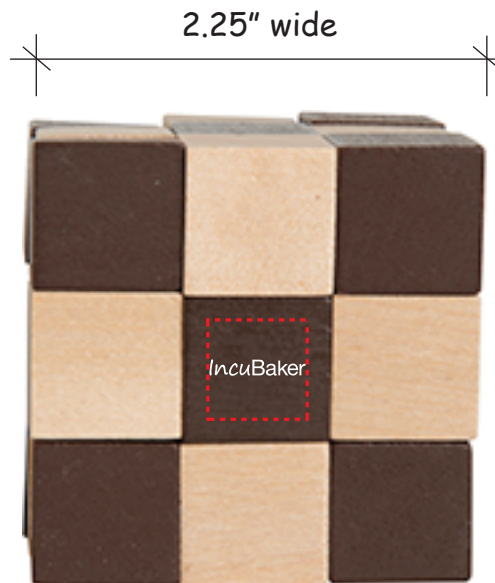

**Order#:** 137516

**Product:** Wooden Elastic Cube Puzzle: Brown

**Item #:** 1364-308193

**Imprint Method:** Screen Print on the Front (Dark wood pieces): White

**Actual Imprint Size:** 0.5"W x 0.08"H

REVISED