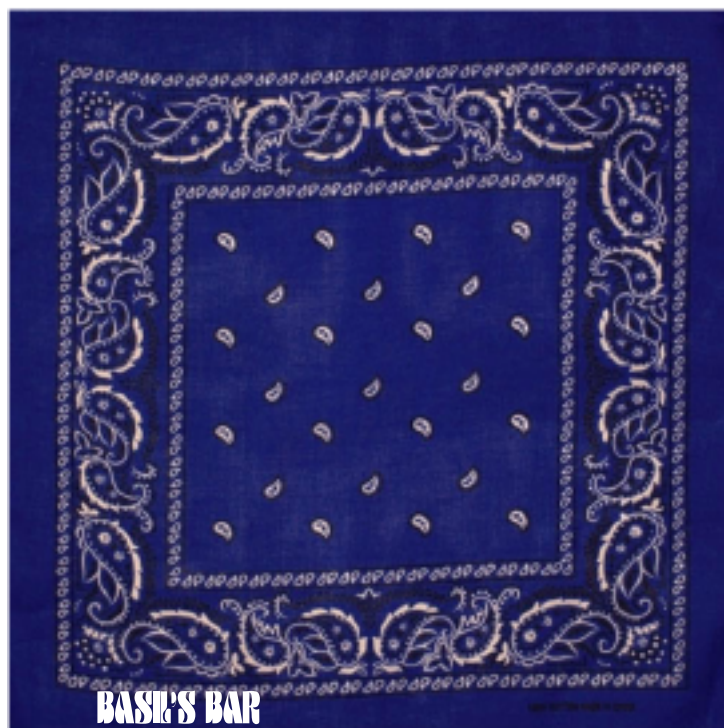

Order#: 136667

Product: Fashion Bandana: Red, Royal Blue, Grey

Item #: 1323-315741

Imprint Method: Screen Print on the Front of Bandana: White

Actual Imprint Size: 5"W x 1"H

BASIS BAR

*****IMPORTANT INFORMATION*** (PLEASE READ)**