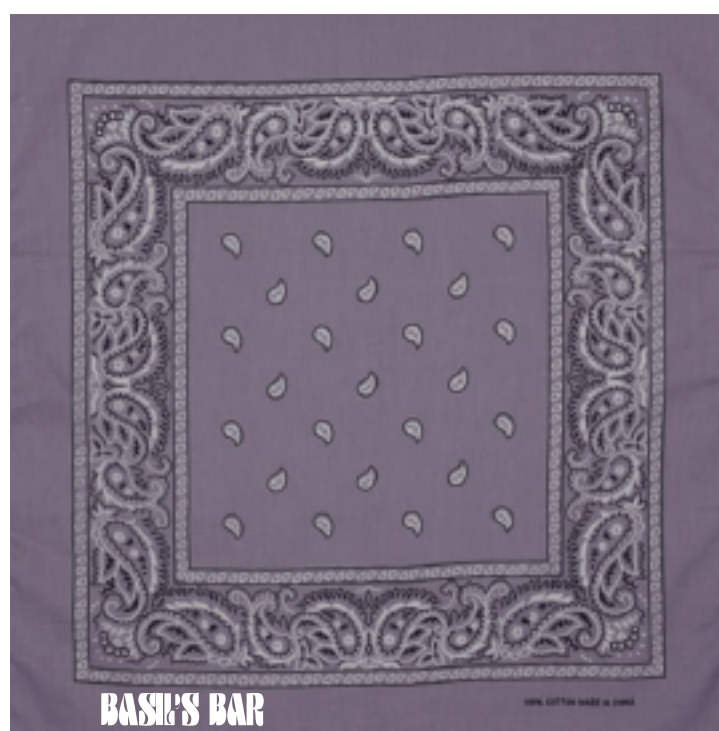

Order#: 136667

Product: Fashion Bandana: Red, Royal Blue, Grey

Item #: 1323-315741

Imprint Method: Screen Print on the Front of Bandana: White

Actual Imprint Size: 5"W x 1"H

BASIS BAR

*****IMPORTANT INFORMATION*** (PLEASE READ)**