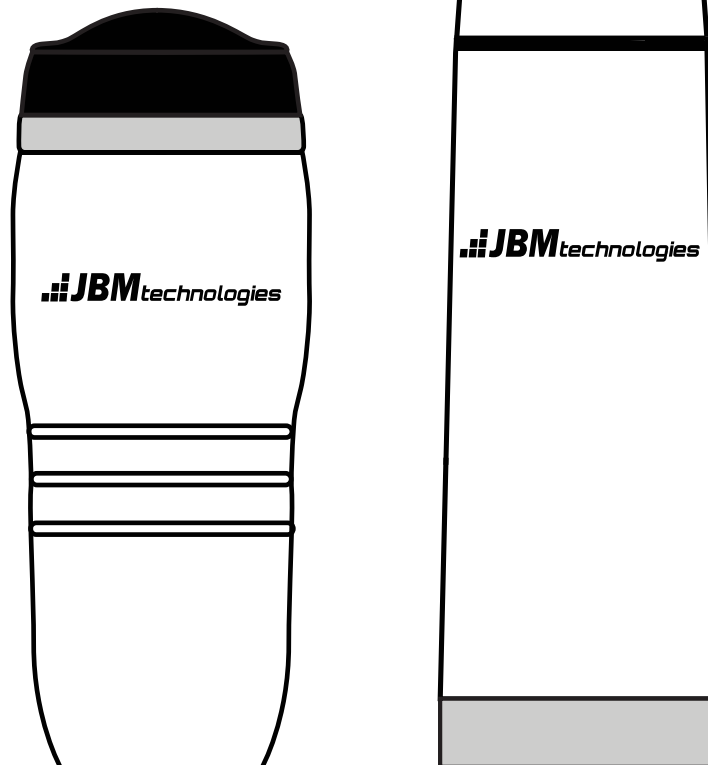

GARRETT SPECIALTIES

a promotional product company

eProof

2 Split Rock Drive Suite 11, Cherry Hill, NJ 08003

Telephone: 1-856 424-4818 or 1-800 320-1510

Fax: 1-856 424-5269

Hours of Operation: 9:00 - 5:30 pm Eastern, M - F

Customer Service E-mail: service@garrettspecialties.com

Order#: 135512

Product: Stainless Steel Tumbler and Thermos Set

Item #: 1101-309004

Imprint Method: Screen Print: White

Actual Imprint Size: 2.5"W x 0.33"H

Note: As a courtesy, for this order, we are printing on **both** the tumbler and the thermos at no additional charge.

50% of Actual Size

IMPORTANT INFORMATION (PLEASE READ)

Please proof carefully for spelling errors, omissions, and layout accuracy. It is your responsibility to correct any errors. Garrett Specialties assumes no responsibility for errors after a proof has been authorized to print. Please note changes or revisions to your proof from your original instructions may cause revision in your ship date. Delays in paper proof approval also may require a change in your schedule ship dates. Occasionally, some fax machines may distort the image. Please pay close attention to numbers.

It is imperative that you view your e-proof and submit your approval and/or changes promptly to maintain your anticipated delivery date.

Please keep in mind that this virtual proof is not a printed sample of your artwork on our product. The size and placement of the artwork may vary from this proof when actually printed on the product. Carefully review the attached proof for verification of copy & layout.

Due to inherent technical differences in color monitors, the imprint colors and product colors depicted in the attached proof will not resemble those in the final product. We make every effort to match requested custom colors, but cannot guarantee a 100% exact match. Imprints are applied using pad or screen inks. These inks are hand mixed as close as possible to the requested color but may vary 2 to 4 shades. For this reason an exact PMS match cannot be guaranteed.

Your order is ON HOLD until we receive an approval from you in reference to your artwork.