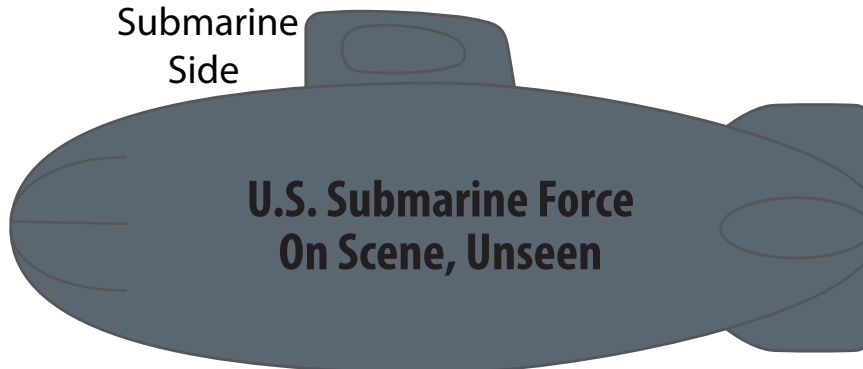

# REVISED

**Order#:** 134759

**Product:** Submarine Stress Ball

**Item #:** 1008-100944

**Imprint Method:** Pad Print on the First Side: Black

**Actual Imprint Size:** 2"W x 0.5"H

**ACTUAL SIZE**

Submarine  
Side