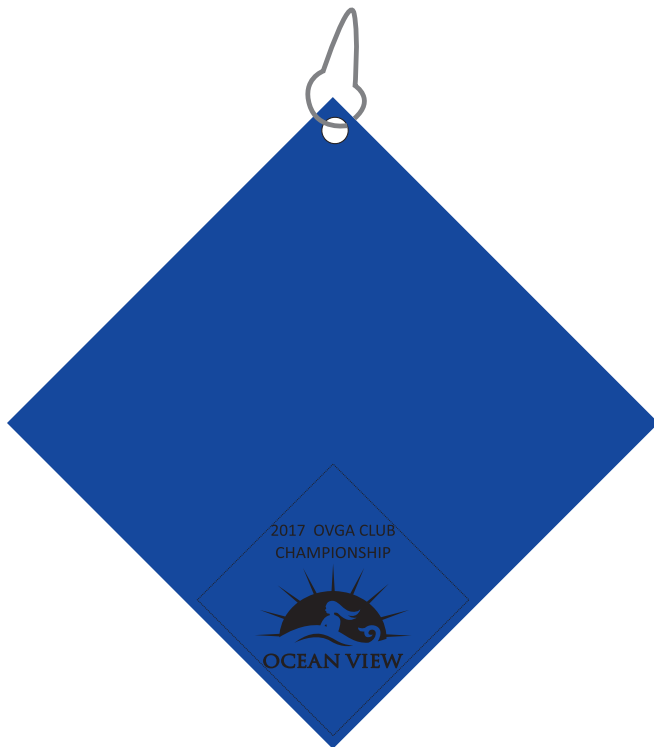

Customer Service E-mail: service@garrettspecialties.com

Order#: 134298

Product: Microfiber Golf Towel with Metal Grommet and Clip: Blue

Item #: 1016-311730

Imprint Method: Screen Print on the Front of Towel/Lower Right Corner: Black

Actual Imprint Size: See Below

TOTAL IMPRINT SIZE:

4.09" W x 3.74" H

20% of actual size

2017 OVGA CLUB CHAMPIONSHIP

OCEAN VIEW

*****IMPORTANT INFORMATION*** (PLEASE READ)**

Please proof carefully for spelling errors, omissions, and layout accuracy. It is your responsibility to correct any errors. Garrett Specialties assumes no responsibility for errors after a proof has been authorized to print. Please note changes or revisions to your proof from your original instructions may cause revision in your ship date. Delays in paper proof approval also may require a change in your schedule ship dates. Occasionally, some fax machines may distort the image. Please pay close attention to numbers.