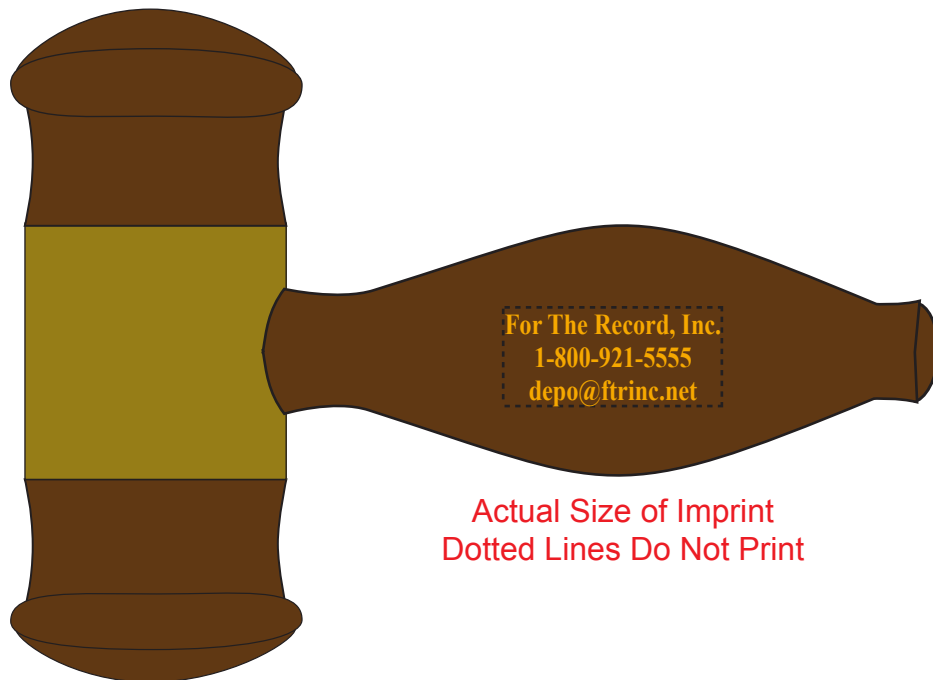

Customer Service E-mail: service@garrettspecialties.com

Order#: 134201-Q

Product: Gavel Stress Ball

Item #: 1008-100953

Imprint Method: Pad Print on the Handle: Yellow Gold 124

Actual Imprint Size: 1.12"W x 0.44"H

REVISED 2

Actual Size of Imprint
Dotted Lines Do Not Print

IMPORTANT INFORMATION (PLEASE READ)

Please proof carefully for spelling errors, omissions, and layout accuracy. It is your responsibility to correct any errors. Garrett Specialties assumes no responsibility for errors after a proof has been authorized to print. Please note changes or revisions to your proof from your original instructions may cause revision in your ship date. Delays in paper proof approval also may require a change in your schedule ship dates. Occasionally, some fax machines may distort the image. Please pay close attention to numbers.