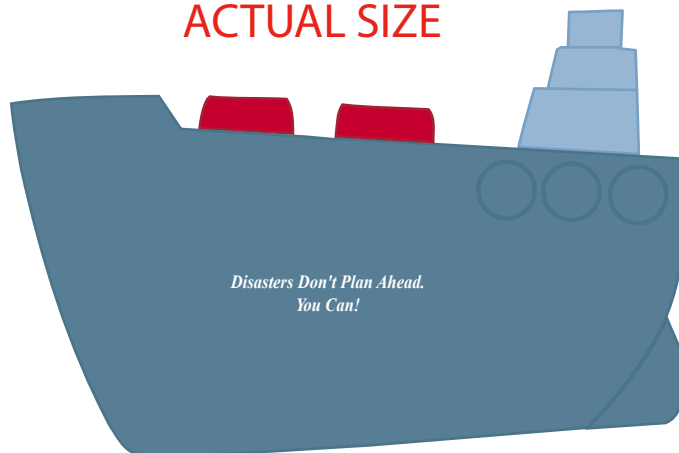

ACTUAL SIZE