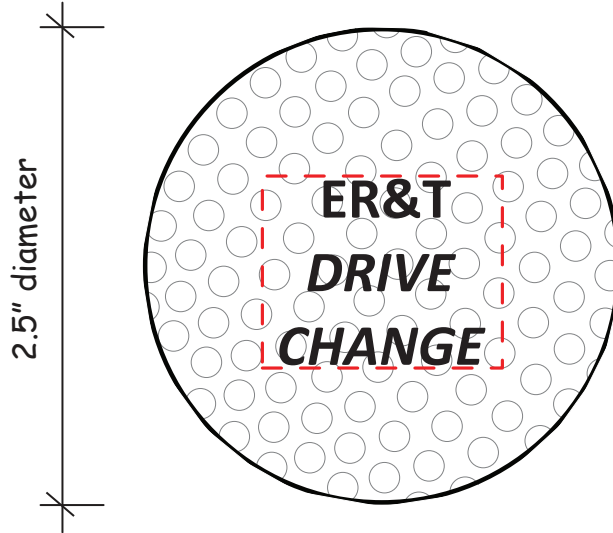

REVISED

Order#: 133691
Product: Golf Ball Stress Ball
Item #: 1364-312572
Imprint Method: Screen Print - Black

*****IMPORTANT INFORMATION*** (PLEASE READ)**

Please proof carefully for spelling errors, omissions, and layout accuracy. It is your responsibility to correct any errors. Garrett Specialties assumes no responsibility for errors after a proof has been authorized to print. Please note changes or revisions to your proof from your original instructions may cause revision in your ship date. Delays in paper proof approval also may require a change in your schedule ship dates. Occasionally, some fax machines may distort the image. Please pay close attention to numbers.