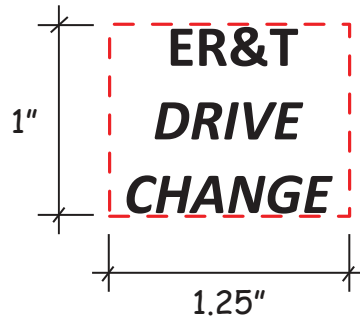

REVISED

Order#: 133691
Product: Golf Ball Stress Ball
Item #: 1364-312572
Imprint Method: Screen Print - Black

*****IMPORTANT INFORMATION*** (PLEASE READ)**

Please proof carefully for spelling errors, omissions, and layout accuracy. It is your responsibility to correct any errors. Garrett Specialties assumes no responsibility for errors after a proof has been authorized to print. Please note changes or revisions to your proof from your original instructions may cause revision in your ship date. Delays in paper proof approval also may require a change in your schedule ship dates. Occasionally, some fax machines may distort the image. Please pay close attention to numbers.