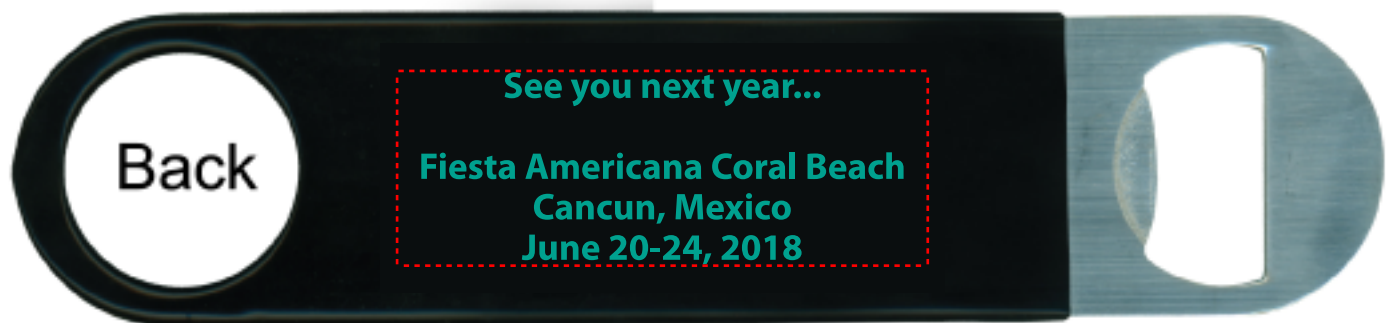

GARRETT SPECIALTIES

a promotional product company

eProof

2 Split Rock Drive Suite 11, Cherry Hill, NJ 08003

Telephone: 1-856 424-4818 or 1-800 320-1510

Fax: 1-856 424-5269

Hours of Operation: 9:00 - 5:30 pm Eastern, M - F

Customer Service E-mail: service@garrettspecialties.com

Order#: 132985

Product: Pub Vinyl Bottle Opener: Black

Item #: 1098-313204

Imprint Method: Screen Print on the Side 1 & 2: Teal PMS 3278

Actual Imprint Size: 2.75"W x 0.43"H (Front), 2.5"W x 1"H (Back)

REVISED

Actual Size of Imprint
Dotted Lines Do Not Print

IMPORTANT INFORMATION (PLEASE READ)

Please proof carefully for spelling errors, omissions, and layout accuracy. It is your responsibility to correct any errors. Garrett Specialties assumes no responsibility for errors after a proof has been authorized to print. Please note changes or revisions to your proof from your original instructions may cause revision in your ship date. Delays in paper proof approval also may require a change in your schedule ship dates. Occasionally, some fax machines may distort the image. Please pay close attention to numbers.

It is imperative that you view your e-proof and submit your approval and/or changes promptly to maintain your anticipated delivery date.

Please keep in mind that this virtual proof is not a printed sample of your artwork on our product. The size and placement of the artwork may vary from this proof when actually printed on the product. Carefully review the attached proof for verification of copy & layout.

Due to inherent technical differences in color monitors, the imprint colors and product colors depicted in the attached proof will not resemble those in the final product. We make every effort to match requested custom colors, but cannot guarantee a 100% exact match. Imprints are applied using pad or screen inks. These inks are hand mixed as close as possible to the requested color but may vary 2 to 4 shades. For this reason an exact PMS match cannot be guaranteed.

Your order is ON HOLD until we receive an approval from you in reference to your artwork.