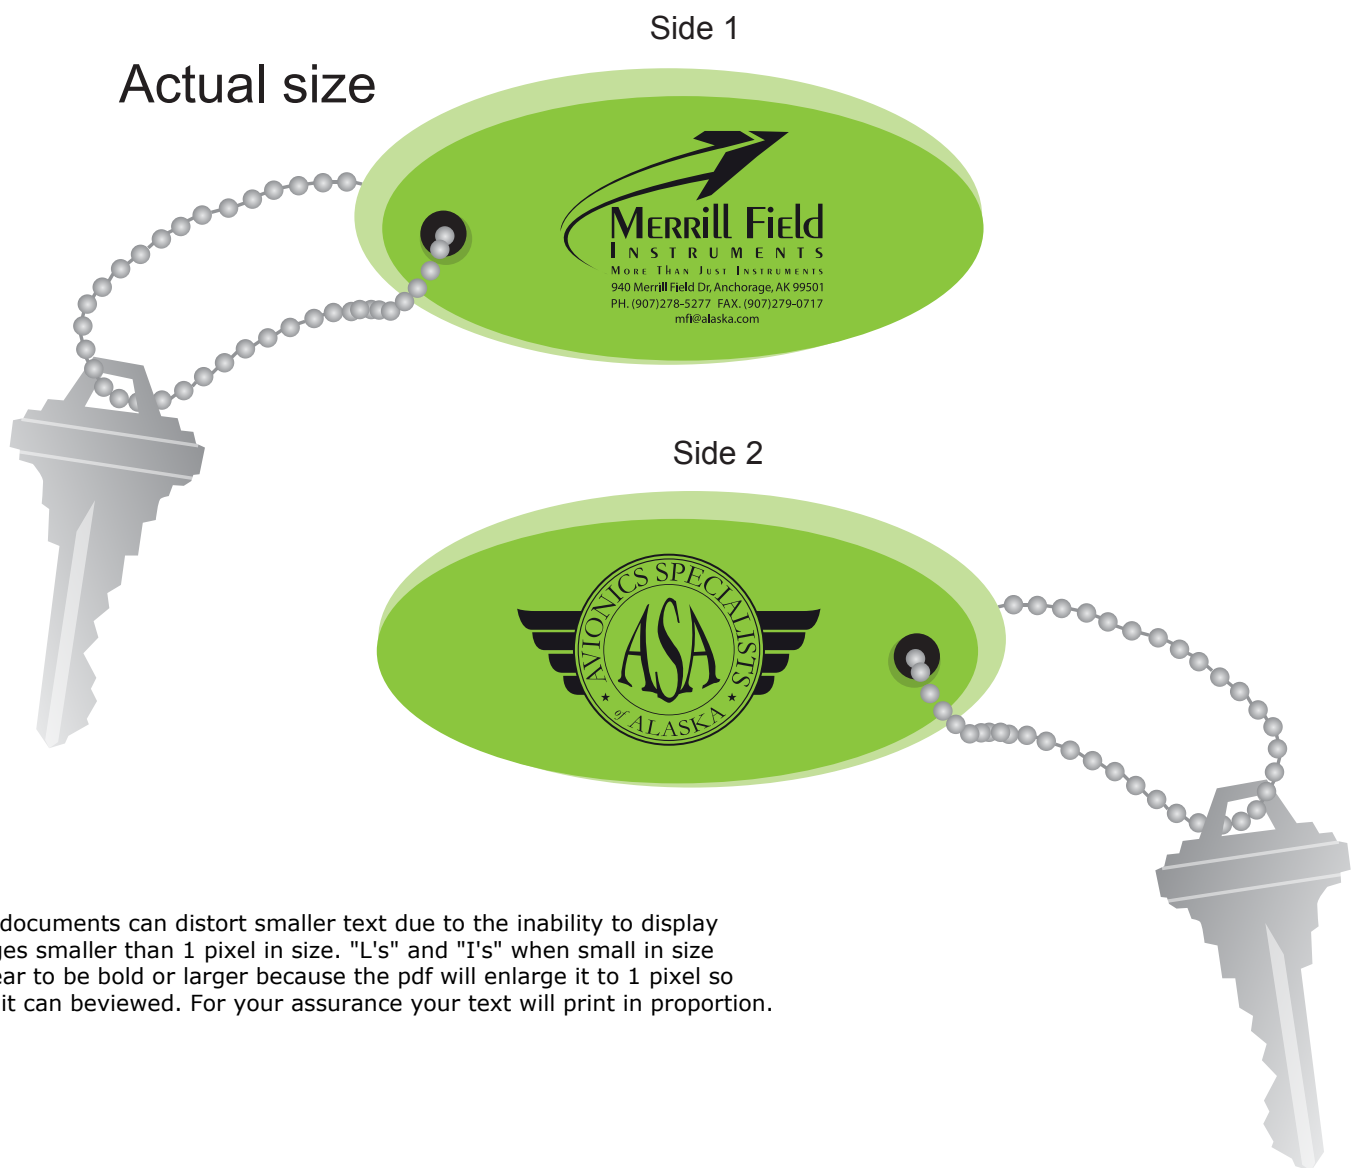

Customer Service E-mail: service@garrettspecialties.com

Order#: 132975

Product: Lagoon Floating Key Chain: Lime Green

Item #: 1206-303775

Imprint Method: Screen Print on the First & Second Sides: Black

Actual Imprint Size: 1.365"w x 1"h Side_1

1.5797"w x 1"h Side_2

PDF documents can distort smaller text due to the inability to display images smaller than 1 pixel in size. "L's" and "I's" when small in size appear to be bold or larger because the pdf will enlarge it to 1 pixel so that it can be viewed. For your assurance your text will print in proportion.