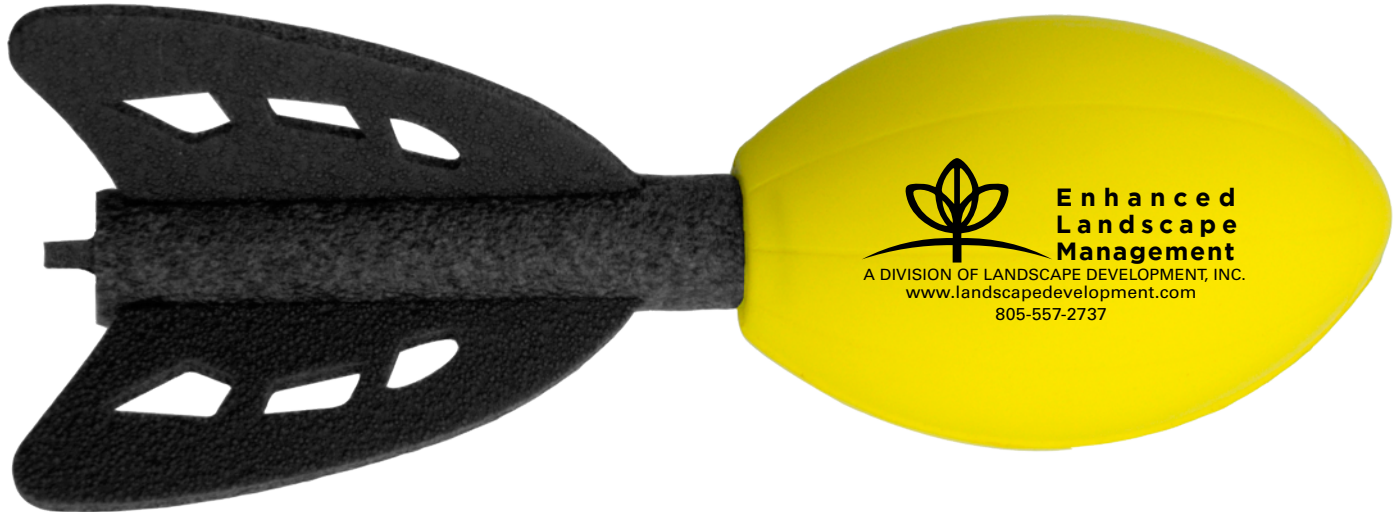

IMPORTANT INFORMATION (PLEASE READ)

Please proof carefully for spelling errors, omissions, and layout accuracy. It is your responsibility to correct any errors. Garrett Specialties assumes no responsibility for errors after a proof has been authorized to print. Please note changes or revisions to your proof from your original instructions may cause revision in your ship date. Delays in paper proof approval also may require a change in your schedule ship dates. Occasionally, some fax machines may distort the image. Please pay close attention to numbers.

It is imperative that you view your e-proof and submit your approval and/or changes promptly to maintain your anticipated delivery date.

Please keep in mind that this virtual proof is not a printed sample of your artwork on our product. The size and placement of the artwork may vary from this proof when actually printed on the product. Carefully review the attached proof for verification of copy & layout.

Due to inherent technical differences in color monitors, the imprint colors and product colors depicted in the attached proof will not resemble those in the final product. We make every effort to match requested custom colors, but cannot guarantee a 100% exact match. Imprints are applied using pad or screen inks. These inks are hand mixed as close as possible to the requested color but may vary 2 to 4 shades. For this reason an exact PMS match cannot be guaranteed.

Your order is ON HOLD until we receive an approval from you in reference to your artwork.